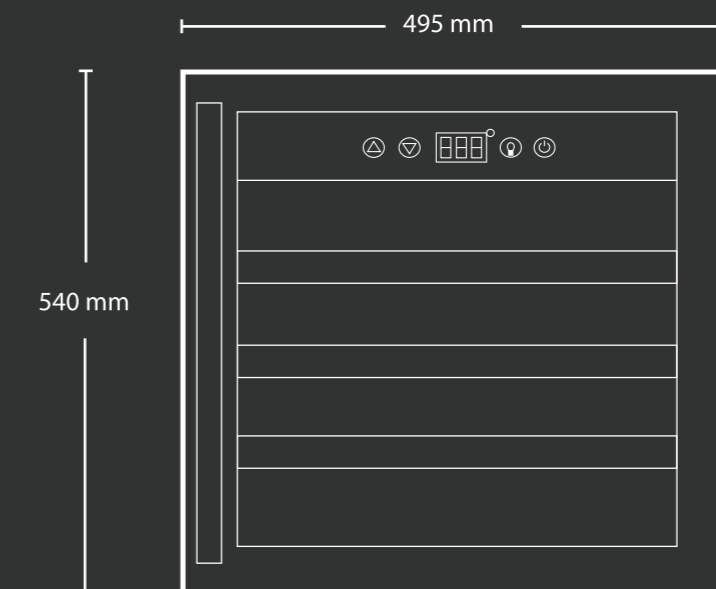

15 BOTTLES

- Small & Compact
- Black casing with glass door and wooden shelves
- Manual Control to set temperature
- Freestanding Design
- Easy to Use
- Optimal Storage Conditions
- Range of inside cabinet humidity: >60%RH
- Product Dimension: 445 x 498 x 473 mm
- Box Dimension: 495 x 540 x 535 mm