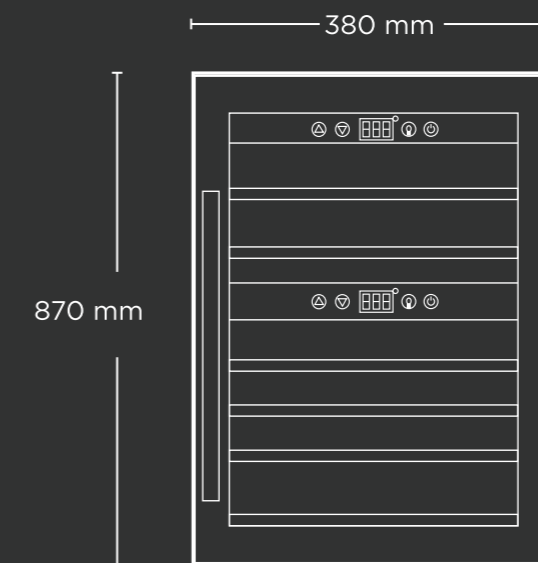

- Free standing wine chiller
- Black casing with transparent, panoramic door
- 87 L/ 31 bottles capacity
- LED display
- 3-12° C for white wine & 12-20° C for red wine
- Compressor with direct cooling
- Range of inside cabinet humidity: >60%RH
- Size 380 x 870 x 585 mm