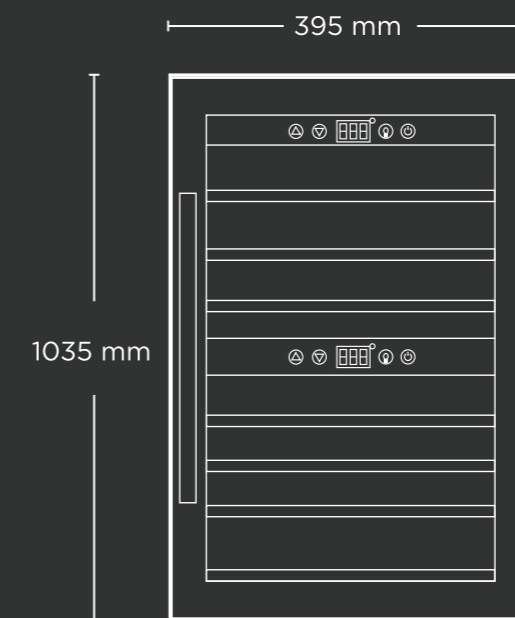

15 BOTTLES

- Small & Compact
- Black casing with glass door and wooden shelves
- Manual Control to set temperature
- Freestanding Design
- Easy to Use
- Optimal Storage Conditions
- Range of inside cabinet humidity: >60%RH
- Product Dimension: 445 x 498 x 473 mm
- Box Dimension: 495 x 540 x 535 mm

₹ 53,990

FREE STANDING WINE CHILLER

31 BOTTLES

- Free standing wine chiller
- Black casing with transparent, panoramic door
- 87 L/ 31 bottles capacity
- LED display
- 3-12° C for white wine & 12-20° C for red wine
- Compressor with direct cooling
- Range of inside cabinet humidity: >60%RH
- Size 380 x 870 x 585 mm

₹ 62,190

FREE STANDING WINE CHILLER 38 BOTTLES

- Free standing wine chiller
- Black casing with transparent, panoramic door
- 125 L/38 bottles Capacity
- LED display
- 3-12°C for white wine & 12-20°C for red wine
- Compressor with direct cooling
- Range of inside cabinet humidity: >60%RH
- Product Range: 395 × 1035 × 630 mm