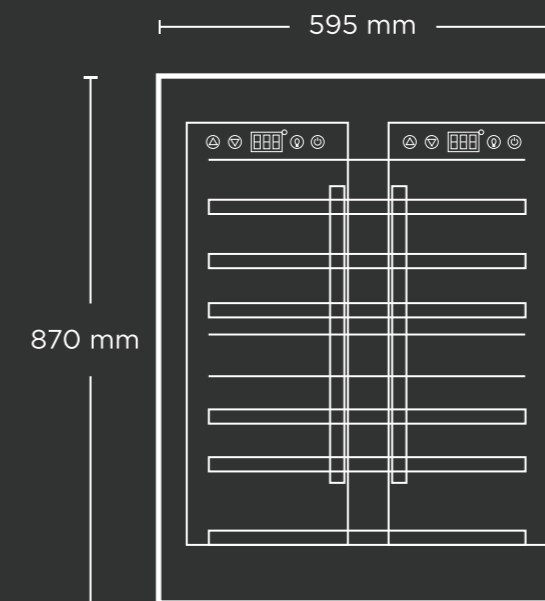

- Free standing wine chiller
- Black casing with transparent, panoramic door
- 350L/20 Wines + 75 Cans Capacity
- LED display
- 3-12°C for white wine & 12-20°C for red wine
- Compressor with direct cooling
- Range of inside cabinet humidity: >60%RH
- Product Range: 595 × 870 × 630 mm