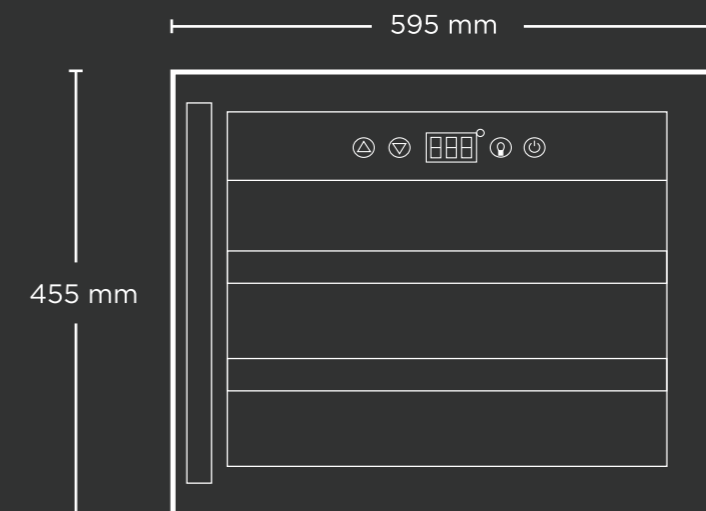

- Built-in wine chiller
- Black casing with glass door and wooden shelves
- 60 L/18 bottles Capacity
- LED display
- 5-20° C temperature range
- Compressor with direct cooling
- 0.5 KW / 24 hrs power consumption
- Range of inside cabinet humidity: >60%RH
- Product Range: 595 × 455 × 600 mm