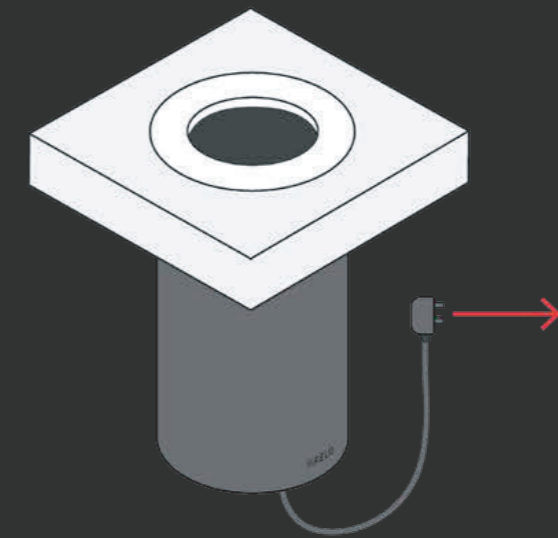

- Integrated single bottle server
- Accurately maintains the temperature of any chilled drink
- Patented dry cooling system keeps bottle within 1-2 degrees of opening temperature
- Control by touch, no buttons or remote
- Multi-color solid LED lighting options to set mood
- Ambient temperature limit: 10-32 degree celsius
- Total product weight: 3.1 kg to 3.3 kg
- Auto-standby after 2 hours
- 152 (w) x 300 (h) mm