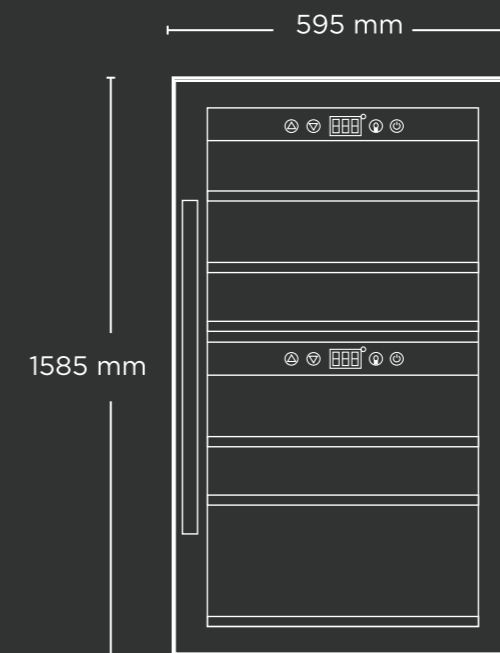

15 BOTTLES

- Small & Compact
- Black casing with glass door and wooden shelves
- Manual Control to set temperature
- Freestanding Design
- Easy to Use
- Optimal Storage Conditions
- Range of inside cabinet humidity: >60%RH
- Product Dimension: 445 x 498 x 473 mm
- Box Dimension: 495 x 540 x 535 mm

₹ 64,190

FREE STANDING WINE CHILLER

54 BOTTLES

- Free standing wine chiller
- Black casing with transparent, panoramic door
- 350L/20 Wines + 75 Cans Capacity
- LED display
- 3-12°C for white wine & 12-20°C for red wine
- Compressor with direct cooling
- Range of inside cabinet humidity: >60%RH
- Product Range: 595 × 870 × 630 mm

₹ 99,990

FREE STANDING WINE CHILLER 126 BOTTLES

- Free standing wine chiller commercial
- Black casing with transparent, panoramic door
- 350L/120-140 bottles Capacity
- LED display
- 3-12°C for white wine & 12-20°C for red wine
- Compressor with direct cooling
- Range of inside cabinet humidity: >60%RH
- Product Range: 595 × 1585 × 630 mm