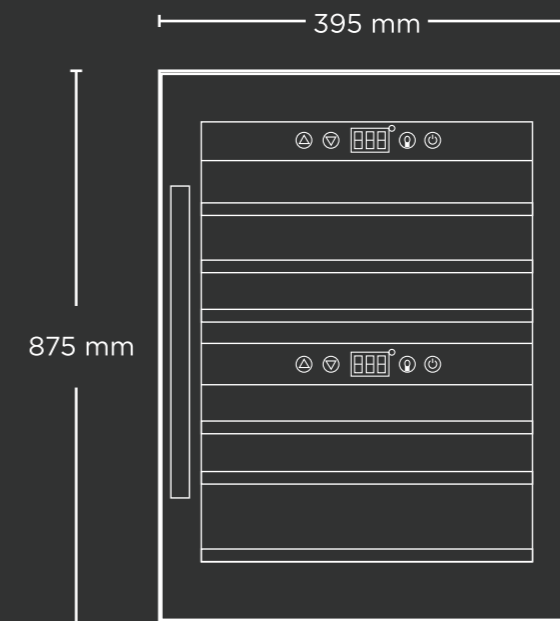

- Free standing wine chiller
- Black casing with transparent, panoramic door
- 80 L/24 bottles Capacity
- LED display
- 3-12°C for white wine & 12-20°C for red wine
- Compressor with direct cooling
- Range of inside cabinet humidity: >60%RH
- Product Range: 395 × 875 × 545 mm