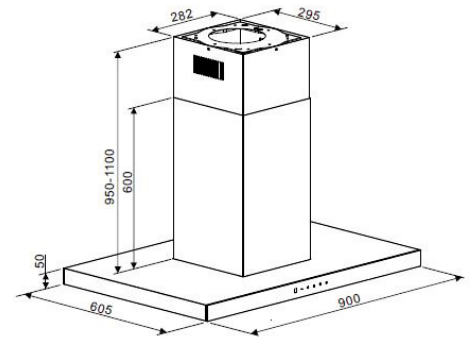

Island
BLDC Silent motor
Energy saving chimney
Gesture Control
Heat Auto clean
size 900mm
Black Body & Black Tempered Glass
Switch 9 Speed Touch control
Light 4 x 1.5W LED Strip
Up to 1350 m3/h
Filters 3* Baffle filter
Oil collector

MRP ₹:
90 cm: **49,990/-**