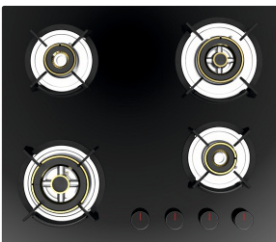

Hobs- Pro

Pro 60-3

Brass Burner
Pan support with Heat Protector
Metal knob

3 Burner (01 Big Multi,
01 Mini Multi
01 Mini Dual flame)
Battery operated ignition type
Black tempered glass (8mm thickness)
Product Dimension: 600 x 520 mm
Cutout Dimension : 555 x 475 mm

Size: 60 cm

MRP ₹:
60 cm: **21,990/-**

Pro 75-3

Brass Burner
Pan support with Heat Protector
Metal knob

3 Burner (01 Big Multi,
01 Mini Multi, 01 Dual Ring Flame)
Battery operated ignition type
Black tempered glass (8mm thickness)
Product Dimension: 750 x 450 mm
Cutout Dimension : 685 x 405 mm

Size: 75 cm

MRP ₹:
75 cm: **20,990/-**

Pro 60-4

Brass Burner
Pan support with Heat Protector
Metal knob

4 Burner (01 Big Triple,
01 Small Triple
02 Dual Flame)
Battery operated ignition type
Black tempered glass (8mm thickness)
Product Dimension: 600 x 520 mm
Cutout Dimension : 555 x 475 mm

Size: 60 cm

MRP ₹:
60 cm: **24,490/-**

Pro 78-4

Brass Burner
Pan support with Heat Protector
Metal knob

4 Burner (01 Big Triple,
01 Small Triple
02 Dual Flame)
Battery operated ignition type
Black tempered glass (8mm thickness)
Product Dimension: 780 x 520 mm
Cutout Dimension : 685 x 475mm

Size: 78 cm

MRP ₹:
78 cm: **25,490/-**

Hobs- Passilo

Passilo 78-4

High flame brass burner
Cast iron Pan support
Metal knob

Under knob auto ignition (Electric)
4 Burner (01 Big Triple,
01 Small Triple
02 Dual Flame)
Product Dimension: 780 x 525 mm
Cutout Dimension : 685 x 475mm

Size: 78 cm

MRP ₹:
78 cm: **28,090/-**