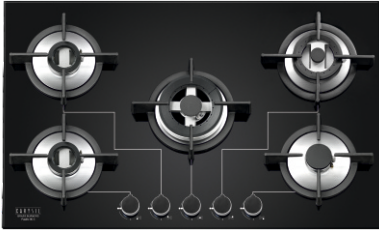

Size: 78 cm

MRP ₹:
78 cm: **25,490/-**

Hobs- Passilo

Passilo 78-4

High flame brass burner
Cast iron Pan support
Metal knob

Under knob auto ignition (Electric)
4 Burner (01 Big Triple,
01 Small Triple
02 Dual Flame)
Product Dimension: 780 x 525 mm
Cutout Dimension : 685 x 475mm

Size: 78 cm

MRP ₹:
78 cm: **28,090/-**

Hobs- Passilo

Passilo 90-5

High flame brass burner
Cast iron Pan support
Metal knob

Under knob auto ignition (Electric)
5 Burner (01 Big Triple,
01 Small Triple,
02 Medium, 01 Small)
Product Dimension: 860 x 520 mm
Cutout Dimension : 820 x 480 mm