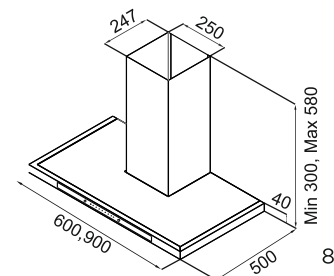

Full Inox/PVD + Front Glass
Filter: Baffle filter
Touch Control
1000 M³/hr

Multi speed
2 x 1.5 LED lamp
150mm outlet

MRP ₹:
60 cm: **17,800/-**
90 cm: **20,700/-**

Size: 60/90 cm