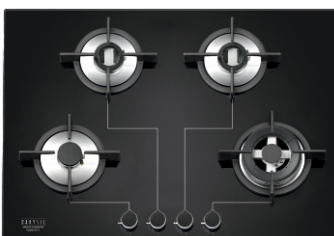

Size: 60 cm

MRP ₹:
60 cm: **24,490/-**

Pro 78-4

Brass Burner
Pan support with Heat Protector
Metal knob

4 Burner (01 Big Triple,
01 Small Triple
02 Dual Flame)
Battery operated ignition type
Black tempered glass (8mm thickness)
Product Dimension: 780 x 520 mm
Cutout Dimension : 685 x 475mm

Size: 78 cm

MRP ₹:
78 cm: **25,490/-**

Hobs- Passilo

Passilo 78-4

High flame brass burner
Cast iron Pan support
Metal knob

Under knob auto ignition (Electric)
4 Burner (01 Big Triple,
01 Small Triple
02 Dual Flame)
Product Dimension: 780 x 525 mm
Cutout Dimension : 685 x 475mm