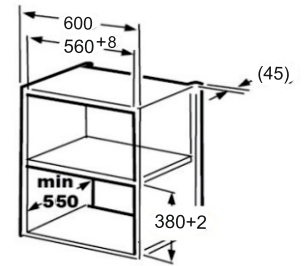

MRP ₹: 69,990/-

Warming Drawer

Built-In Microwaves

MWO-1

10 Cooking Menu
Mircowave, Grill, Convection & Defrost
Multi stage Cooking
 25 Liter Capacity
 Fully touch control panel
 SS cavity
 Large LED display
 Product Dimension 595 x 388 x 450 mm
 Carcase Dimension: 560 x 380 x 550 mm
MRP ₹: 39,390/-