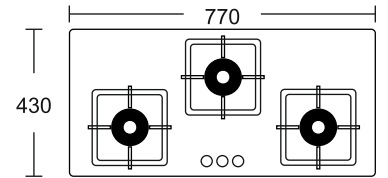

MRP ₹ : 50,990/-

Built-in Induction Hob (BIH-02)

Made in EU

Residual heat indicator Child safety lock 9 power adjustment

7200W 220-240V/ 50-60 Hz
LF: 2.2 kw/2.2kw, LR: 1.5 kw/2.2 kw
RF: 2.2 kw/2.2 kw, RR: 1.5kw/ 2.2 kw
Slight touch control
1-99 minute timer
Automatic adjust Cooking element to the size of the pan bottom
Temp. setting range from 60 to 240 degrees C
Product Dimension: 300 x 520 x 60 mm
Cutout Dimension: 265 x 495 x 50 mm

MRP ₹ : 31,999/-

Cooktops

Hornet 3

Heavy Cast iron square pan support Forged burner

Knobs: Metal Knobs
Body: Black
Auto Ignition
Dimension: 770 x 430 mm
Diptray: Black SS

MRP ₹: 10,990/-

Hornet 4

Heavy Cast iron square pan support Forged burner