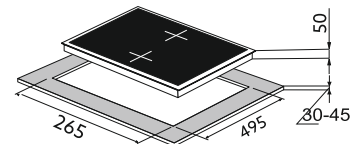

Air Suction Induction Hob

Koln

Induction Hob

Koln

Air suction Induction Hob Sliding touch control system BLDC motor

4 Zone 2*1500W, -2*2100W, with Booster
Bridged available, 3000W each bridged zone (round coil)
9- Stage power setting
Individual residual heat indicators
Charcoal filter - CF152
With 1*set recirculation mode duct pipe
Product Dimension: 800mm x 520mm x 200mm
Cutout Dimension: 770mm x 550mm x 200mm

MRP ₹: 1,49,990/-

Induction Hob

Built-in Induction Hob (BIH-01)

Made in EU

Residual heat indicator Child safety lock 9 power adjustment

7200W 220-240V/ 50-60 Hz
LF: 2.2 kw/2.2kw, LR: 1.5 kw/2.2 kw
RF: 2.2 kw/2.2 kw, RR: 1.5kw/ 2.2 kw
Slight touch control
1-99 minute timer
Automatic adjust Cooking element to the size of the pan bottom
Temp. setting range from 60 to 240 degrees C
Product Dimension: 600 x 520 x 60 mm
Cutout Dimension: 565 x 495 x 50 mm

MRP ₹ : 50,990/-

Built-in Induction Hob (BIH-02)

Made in EU

Residual heat indicator Child safety lock 9 power adjustment

7200W 220-240V/ 50-60 Hz
LF: 2.2 kw/2.2kw, LR: 1.5 kw/2.2 kw
RF: 2.2 kw/2.2 kw, RR: 1.5kw/ 2.2 kw
Slight touch control
1-99 minute timer
Automatic adjust Cooking element to the size of the pan bottom
Temp. setting range from 60 to 240 degrees C
Product Dimension: 300 x 520 x 60 mm
Cutout Dimension: 265 x 495 x 50 mm

MRP ₹ : 31,999/-