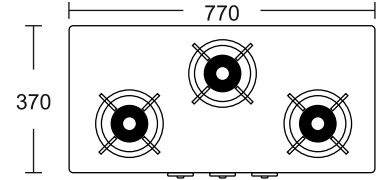

MRP ₹: Non Auto: **9,290/-**
Auto : **10,290/-**