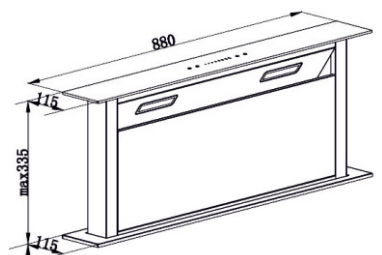

Abwasser

NEW

Down Draft Chimney Touch control

size 900 mm
Inox finish + Black Glass
4 Speed
2 x 1.5 W LED Light
Up to 1200 m³/h
Filters 1*5 layers washable
Aluminium Filter

MRP ₹:
90 cm: **89,990/-**

Energy Saving Hoods