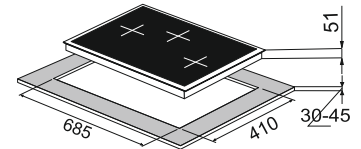

Size: 78 cm

MRP ₹:
78 cm: **28,090/-**

Hobs- Passilo

Passilo 90-5

High flame brass burner
Cast iron Pan support
Metal knob

Under knob auto ignition (Electric)
5 Burner (01 Big Triple,
01 Small Triple,
02 Medium, 01 Small)
Product Dimension: 860 x 520 mm
Cutout Dimension : 820 x 480 mm

MRP ₹:
90 cm: **31,690/-**

Size: 90 cm

Passilo 100-4

High flame brass burner
Cast iron Pan support
Metal knob

Under knob auto ignition (Electric)
4 Burner (02 Big Triple,
02 Medium)
Product Dimension: 1000 x 380 mm
Cutout Dimension : 900 x 325 mm

MRP ₹:
100 cm: **35,390/-**

Size: 100 cm

Passilo 78-3

High flame brass burner
Cast iron Pan support
Metal knob

Under knob auto ignition (Electric)
3 Burner (01 Big Triple,
01 Small Triple, 01 Dual Flame)
Product Dimension: 780 X 430
Cutout Dimension : 685 x 410 mm (R20)

MRP ₹:
78 cm: **20,790/-**

Size: 78 cm

Passilo 60-4

High flame brass burner
Cast iron Pan support
Metal knob

Under knob auto ignition (Electric)
4 Burner (01 Big Triple,
01 Small Triple
02 Dual Flame)
Product Dimension: 600 x 525 mm
Cutout Dimension : 555 x 485 mm