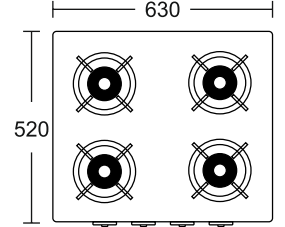

MRP ₹: Non Auto: **11,890/-**
Auto : **13,090**