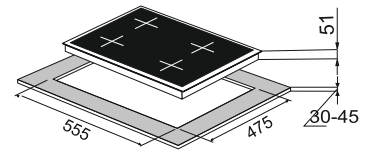

Size: 60 cm

MRP ₹:
60 cm: **21,990/-**

Pro 75-3

Brass Burner
Pan support with Heat Protector
Metal knob

3 Burner (01 Big Multi,
01 Mini Multi, 01 Dual Ring Flame)
Battery operated ignition type
Black tempered glass (8mm thickness)
Product Dimension: 750 x 450 mm
Cutout Dimension : 685 x 405 mm

Size: 75 cm

MRP ₹:
75 cm: **20,990/-**

Pro 60-4

Brass Burner
Pan support with Heat Protector
Metal knob

4 Burner (01 Big Triple,
01 Small Triple
02 Dual Flame)
Battery operated ignition type
Black tempered glass (8mm thickness)
Product Dimension: 600 x 520 mm
Cutout Dimension : 555 x 475 mm

Size: 60 cm

MRP ₹:
60 cm: **24,490/-**

Pro 78-4

Brass Burner
Pan support with Heat Protector
Metal knob

4 Burner (01 Big Triple,
01 Small Triple
02 Dual Flame)
Battery operated ignition type
Black tempered glass (8mm thickness)
Product Dimension: 780 x 520 mm
Cutout Dimension : 685 x 475mm

Size: 78 cm

MRP ₹:
78 cm: **25,490/-**

Hobs- Passilo

Passilo 78-4

High flame brass burner
Cast iron Pan support
Metal knob

Under knob auto ignition (Electric)
4 Burner (01 Big Triple,
01 Small Triple
02 Dual Flame)
Product Dimension: 780 x 525 mm
Cutout Dimension : 685 x 475mm