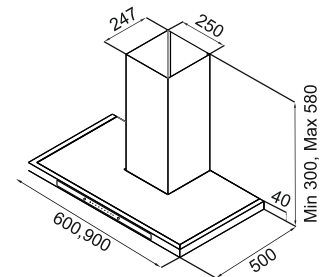

Black Body/SS Satin
Filter: Baffle filter
Motion Sensor
1000 M³/hr

Heat auto clean with oil collector
3 speed metal housing with metal blower
2 x 1.5 LED lamp
150mm outlet

MRP ₹:
SS 60 cm: **24,700/-** | Black 60 cm: **23,000/-**
SS 90 cm: **27,600/-** | Black 90 cm: **25,850/-**

Size: 60/90 cm