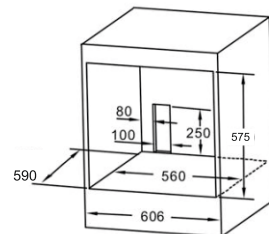

Fully Automatic A Energy Rating 65L Capacity 11 Function + Auto Cooking

Black body+Black glass
with inox strip+Tripple layer glass door
5.0" TFT touch control & auto menus
Heat preservation & four glazed cool glass door
30-250° C temperature
Product Dimension 595 x 595 x 555 mm
Carcase Dimension: 575 x 560 x 590 mm

MRP ₹: 89,990/-