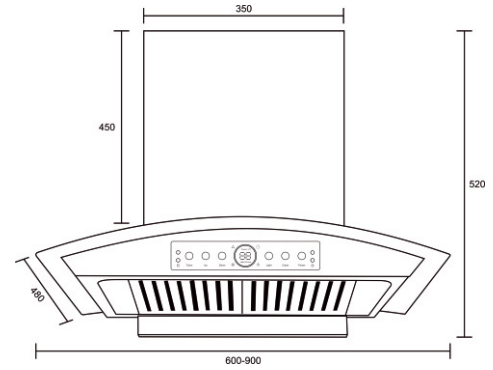

Wall Mounted Hoods

Tune C

- Voice Control Chimney with Bluetooth Speaker
- Digital Touch Screen
- Motion Sensor & Heat auto clean
- BLDC 9 Speed motor

Voice Control Chimney with Bluetooth Speaker

Size: 60/75/90 cm

BLDC - 9 Speed motor
Motion Sensor & Heat auto clean

- Energy saving
- Digital Touch Screen
- 1350 M³/hr
- 4 way angle Filter less system
- LED Lamp
- 150 mm outlet
- 1500 mm Aluminum Duct Pipe
- Oil collector

MRP ₹:
60 cm: **34,990/-**
75 cm: **38,990/-**
90 cm: **42,990/-**

Tune S

- Voice Control Chimney with Bluetooth Speaker
- Digital Touch Screen
- Motion Sensor & Heat auto clean
- BLDC 9 Speed motor

Voice Control Chimney with Bluetooth Speaker

Size: 60/75/90 cm

BLDC - 9 Speed motor
Motion Sensor & Heat auto clean

- Energy saving
- Digital Touch Screen
- 1350 M³/hr
- LED Lamp
- 150 mm outlet
- 1500 mm Aluminum Duct Pipe
- Oil collector

MRP ₹:
60 cm: **42,390/-**
75 cm: **46,990/-**
90 cm: **54,990/-**

Tune T

- Voice Control Chimney with Bluetooth Speaker
- Digital Touch Screen
- Motion Sensor & Heat auto clean
- BLDC 9 Speed motor

Voice Control Chimney with Bluetooth Speaker

Size: 60/75/90 cm

BLDC - 9 Speed motor
Motion Sensor & Heat auto clean

- Energy saving
- Digital Touch Screen
- 1350 M³/hr
- Angle Filter less system
- LED Lamp
- 150 mm outlet
- 1500 mm Aluminum Duct Pipe
- Oil collector

MRP ₹:
60 cm: **36,990/-**
75 cm: **40,900/-**
90 cm: **48,990/-**

Mint

Black body + Black tempered front glass
3 speeds Motion touch control
Metal blower with auto Heat cleaning

Size: 60/90 cm

- 1 x 4 W LED strip
- 2/3 Baffle filters
- 1350 M³/hr
- 2M Aluminum exhaust pipe
- Outlet 150mm

MRP ₹:
60 cm: **33,300/-**
90 cm: **37,900/-**