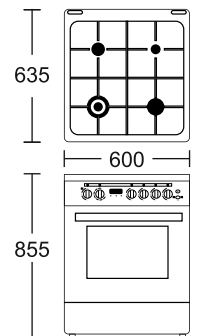

MRP ₹: 73,190/-

FSCR 04

Made in EU

Original italian sabaf burners
Full Black Body
Electric Oven

Double glass door
 62 L (Electric) oven capacity
 04 burners (1 Triple ring burner, 1 big burner, 1 medium burner, 1 small burner)
 Underknob auto ignition burner & ovens
 01 deep tray + 01 oven grid + rotisserie
 Enamled iron pan support
 Product Dimension: 600 x 635 x 855 mm

MRP ₹: 54,990/-

Built-in Fryer

SS body

Easy to operate

Size: 30 cm
 Front Mechanical Control
 S/S panel (S/S version)
 removable S/S inner bowl & basket
 Oil capacity: 3.0 liters
 input power: 2.3 kw
 Product Dimension 290 x 163 x 510 mm
 Cutout Dimension: 270mm x 160mm x 490mm