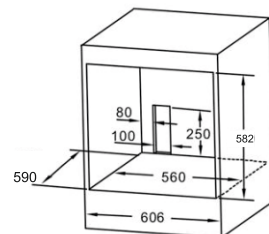

Triple layer Glass Child lock Easy clean Enamel Cavity

Forced air cooling system
Pop-out rotary knobs and push-buttons
9 Cooking models
Capacity : 65L
01 Enamel Sliding baking tray & 01 Wire rack rotisseri
Telescopic shelf supports
Product Dimension 595 x 595 x 555 mm
Carcase Dimension: 560 x 582 x 590 mm

MRP ₹: 49,490/-