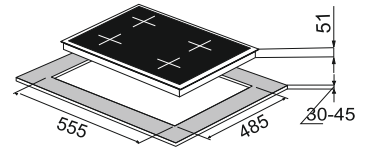

MRP ₹:
60 cm: **23,190/-**

Size: 60 cm

Hobs - Salsa

Salsa 60-3

High flame brass burner
Metal knob

08 mm toughened Glass
3 brass burner
01 Big triple ring burner
01 small Triple ring burner, 01 dual ring burner
Matt Enamel round Pan support
Battery Operated ignition
Product Dimension : 600 x 520 mm
Cutout Dimension : 555 x 485 mm

MRP ₹:
60 cm: **20,790/-**

Size: 60 cm

Hobs - Salsa

Salsa 78-3

**High flame brass burner
Metal knob**

3 Burner (01 Big Triple, 01 Small Triple
01 Dual Flame)
Matt Enamel Round Pan support
Battery Operated ignition
Product Dimension:
780 X 430 mm
Cutout Dimension : 675 x 370 mm (R20)

MRP ₹:
78 cm: **19,490/-**

Size: 78 cm

Salsa 60-4

**High flame brass burner
Cast iron Pan support
Metal knob**

4 Burner (01 Big Triple,
1 Small Triple, 01 Dual Flame,
01 Small)
Battery Operated ignition
Product Dimension: 600 x 520 mm
Cutout Dimension : 555 x 485 mm

MRP ₹:
60 cm: **23,190/-**

Size: 60 cm

Salsa 78-4

**High flame brass burner
Metal knob**

8 mm toughened Glass
04 brass burner
01 Big triple ring burner
01 small Triple ring burner
01 dual ring burner, 01 Small burner
Matt Enamel Round Pan support
Battery Operated ignition
Product Dimension : 780x 520 mm
Cutout Dimension : 705 x 475 mm