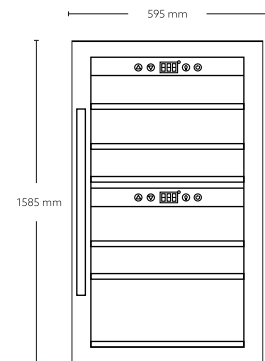

CW 120 Bottle

Free Standing wine chiller
Black casing with transparent, panoramic door
350L/120 Bottle capacity
LED display
3-12° for white wine & 12-20° for red wine
Compressor with direct cooling
Range of inside cabinet humidity: >60%RH
Product Range: 630 × 595 × 1585 mm