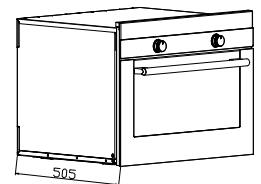

Fully Built-in
Black glass with SS strip and Black Body
TFT control Display
Stainless Steel Cavity
Microwave, Grill, Convection & Defrost Function
Touch Screen Control Panel
Child Lock
32ltr Capacity
Smart inverter technology, smart recipes
1 x combination grid and
1 x enamel baking tray rotisserie
Product Dimension 595 x 455 x 545 mm
Carcase Dimension: 560 x 450 x 590 mm
MRP ₹: 69,990/-