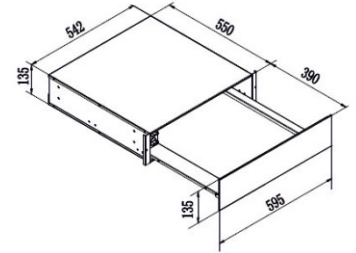

Fan heating
Up to 60°C
Dishes for a meal for 6 people take

Approx 30 minutes to heat
Extremely rigid to support the weight of an appliance on top
Maximum capacity 20kg or 6 dinner plates
Tangential fan 30-70°C adjustable thermostat
90 minute cut off audible timer
Product Dimension: 595mm x 135mm x 550mm
Carcase Dimension: 560mm x 130mm x 590mm