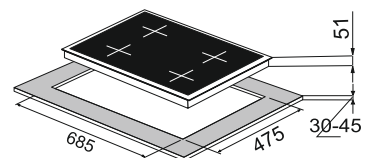

Size: 75 cm

MRP ₹:
75 cm: **20,990/-**

Pro 60-4

Brass Burner
Pan support with Heat Protector
Metal knob

4 Burner (01 Big Triple,
01 Small Triple
02 Dual Flame)
Battery operated ignition type
Black tempered glass (8mm thickness)
Product Dimension: 600 x 520 mm
Cutout Dimension : 555 x 475 mm

Size: 60 cm

MRP ₹:
60 cm: **24,490/-**

Pro 78-4

Brass Burner
Pan support with Heat Protector
Metal knob

4 Burner (01 Big Triple,
01 Small Triple
02 Dual Flame)
Battery operated ignition type
Black tempered glass (8mm thickness)
Product Dimension: 780 x 520 mm
Cutout Dimension : 685 x 475mm

Size: 78 cm

MRP ₹:
78 cm: **25,490/-**

Hobs- Passilo

Passilo 78-4

High flame brass burner
Cast iron Pan support
Metal knob

Under knob auto ignition (Electric)
4 Burner (01 Big Triple,
01 Small Triple
02 Dual Flame)
Product Dimension: 780 x 525 mm
Cutout Dimension : 685 x 475mm

Size: 78 cm

MRP ₹:
78 cm: **28,090/-**

Hobs- Passilo

Passilo 90-5

High flame brass burner
Cast iron Pan support
Metal knob

Under knob auto ignition (Electric)
5 Burner (01 Big Triple,
01 Small Triple,
02 Medium, 01 Small)
Product Dimension: 860 x 520 mm
Cutout Dimension : 820 x 480 mm