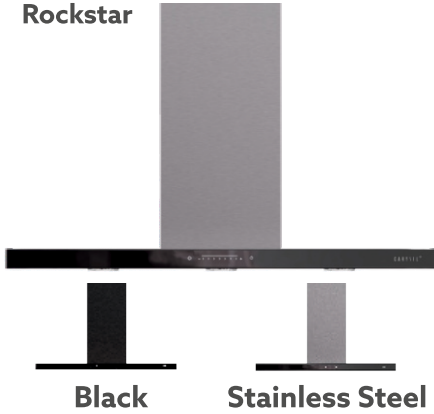

Wall Mounted Hoods

Smart IOT

Black Body
3 Speed Metal housing with metal blower
Touch & Motion Sensor Screen
Baffle Filter
Up to 1250 m3/hr
2 X 1.5 W Led Lamp | 150 mm outlet
Heat Auto Clean function with oil collector
Gas Leakage detection Sensor & automatic chimney start when Gas leakage detect
IOTs based operated by Carysil mobile app
Child Lock Function

MRP ₹:
60 cm: **27,990/-**
90 cm: **32,700/-**

Size: 60/90 cm

Rockstar

Full Inox/PVD + Front Glass
Filter: Baffle filter
Slider Touch Control
1180 M³/hr
PDCA motor+4 way suction
Oil collector
Multi speed
LED lamp
150mm outlet
MRP ₹:
SS 60 cm: **32,200/-**
SS 90 cm: **34,500/-**
Black 60 cm: **30,450/-**
Black 90 cm: **32,750/-**

Size: 60/90 cm

Moonwalk

LED lamp
Baffle filter
Inox
1100 M3/hr
3 speed
Push Button
LED lamp
150 mm outlet
MRP ₹
60- CF: **15,150/-**
60- BF: **16,450/-**
90- CF: **18,600/-**
90- BF: **19,850/-**

Size: 60/90 cm

Moonwalk

LED lamp
Baffle filter
Black
1100 M3/hr
3 speed
Push Button
LED lamp
150 mm outlet
MRP ₹:
Black 60- CF: **13,900/-**
Black 60- BF: **15,150/-**
Black 90- CF: **17,300/-**
Black 90- BF: **18,600/-**

Size: 60/90 cm

Rock

Black Body
Baffle Filter
LED Lamp
Push button
1150 M³/hr
Metal housing
3 speed
2 pcs baffle filter
1 x 500 mm duct cover
oil collector
MRP ₹:
60 cm: **20,590/-**
90 cm: **22,290/-**

Size: 60/90 cm