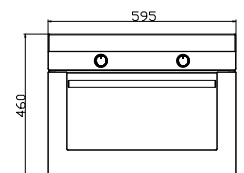

Fully Built-in
Black glass with SS strip and Black Body
TFT control Display
Stainless Steel Cavity
Microwave, Grill, Convection & Defrost Function
Touch Screen Control Panel
Child Lock
32ltr Capacity
Smart inverter technology, smart recipes
1 x combination grid and
1 x enamel baking tray rotisserie
Product Dimension 595 x 455 x 545 mm
Carcase Dimension: 560 x 450 x 590 mm
MRP ₹: 69,990/-