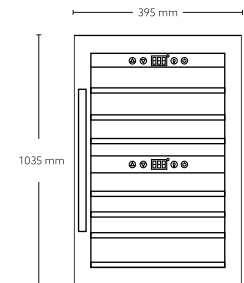

Free Standing wine chiller
Black casing with transparent, panoramic door
125 L / 38 Bottle capacity
LED display
3-12° for white wine & 12-20° for red wine
Compressor with direct cooling
Range of inside cabinet humidity: >60%RH
Product Range: 630 × 395 × 1035 mm