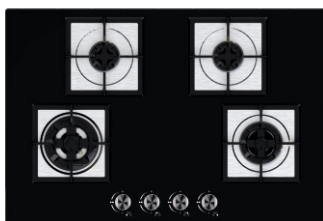

Size: 90 cm

MRP ₹:
90 cm: **42,900/-**

Tek Plus 90-5

Full Brass Burner
Pan support with Heat Protector
Designer Metal knob
5 Burner (01 Big Multi,
01 Mini Multi
03 Mini Dual flame)
Battery operated ignition type
Bevelled Edge 8 mm Black tempered glass
Flame Failure Device
Product Dimension: 860 x 520 mm
Cutout Dimension : 825 x 475 mm

Size: 90 cm

MRP ₹:
90 cm: **47,900/-**

Hobs-Brazzo

Brazzo 78-3

Full Brass Burner
Cast iron Pan support
Metal knob
Stainless Steel brush finish
3 Burner (01 Big Multi,
01 Min Multi, 01 Dual Ring Flame)
Battery operated ignition type
Black tempered glass (8mm thickness)
Product Dimension: 780 x 450 mm
Cutout Dimension : 685 x 410 mm

Size: 78 cm

MRP ₹:
78 cm: **29,990/-**

Brazzo 78-4

Full Brass Burner
Cast iron Pan support
Metal knob
Stainless Steel brush finish
4 Burner (01 Big Multi,
01 Mini Multi
02 Mini high flame)
Battery operated ignition type
Black tempered glass (8mm thickness)
Product Dimension: 780 x 520 mm
Cutout Dimension : 686 x 475 mm

Size: 78 cm

MRP ₹:
78 cm: **33,990/-**

Brazzo 60-4

Full Brass Burner
Cast iron Pan support
Metal knob
Stainless Steel brush finish
4 Burner (01 Big Multi,
01 Mini Multi
02 Mini high flame)
Battery operated ignition type
Black tempered glass (8mm thickness)
Product Dimension: 600 x 525 mm
Cutout Dimension : 555 x 475 mm