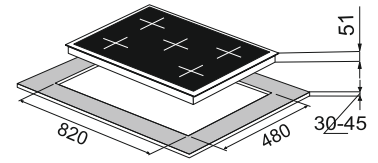

Size: 60 cm

MRP ₹:
60 cm: **24,490/-**

Pro 78-4

Brass Burner
Pan support with Heat Protector
Metal knob

4 Burner (01 Big Triple,
01 Small Triple
02 Dual Flame)
Battery operated ignition type
Black tempered glass (8mm thickness)
Product Dimension: 780 x 520 mm
Cutout Dimension : 685 x 475mm

Size: 78 cm

MRP ₹:
78 cm: **25,490/-**

Hobs- Passilo

Passilo 78-4

High flame brass burner
Cast iron Pan support
Metal knob

Under knob auto ignition (Electric)
4 Burner (01 Big Triple,
01 Small Triple
02 Dual Flame)
Product Dimension: 780 x 525 mm
Cutout Dimension : 685 x 475mm

Size: 78 cm

MRP ₹:
78 cm: **28,090/-**

Hobs- Passilo

Passilo 90-5

High flame brass burner
Cast iron Pan support
Metal knob

Under knob auto ignition (Electric)
5 Burner (01 Big Triple,
01 Small Triple,
02 Medium, 01 Small)
Product Dimension: 860 x 520 mm
Cutout Dimension : 820 x 480 mm

MRP ₹:
90 cm: **31,690/-**

Size: 90 cm

Passilo 100-4

High flame brass burner
Cast iron Pan support
Metal knob

Under knob auto ignition (Electric)
4 Burner (02 Big Triple,
02 Medium)
Product Dimension: 1000 x 380 mm
Cutout Dimension : 900 x 325 mm