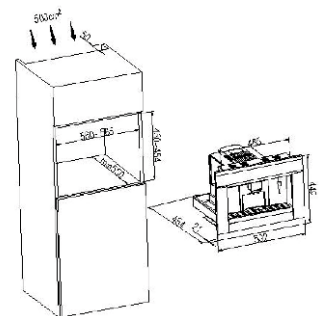

Built-in Automatic Machine with LCD Display 1.8 L(Removable) Water Tank

Coffee Strength: Mild, Normal, Strong
19bar Pump Max Pressure
30cc-240cc Adjustable Amount of Coffee
73-88° C Temperature
Touch button System
Product Dimension 595 x 449 x 454 mm
Carcase Dimension: 560 x 450 x 550 mm

MRP ₹: 1,59,990/-