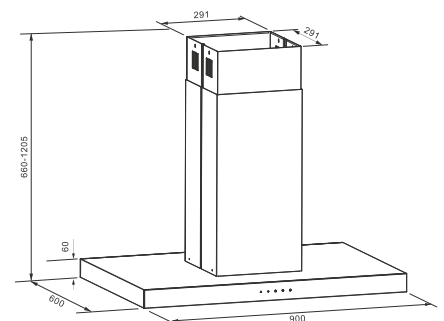

Island Chimney
SS/Black
Filter: Baffle filter
Two side Touch Control Panel
1350 M³/hr
Double duct cover
4 x 1.5W LED Lamp
Noise level: 58
150mm Outlet
1.5 M Plastic Pipe

MRP ₹:
SS : 42,000/-
Black: 43,100/-

Size: 90 cm