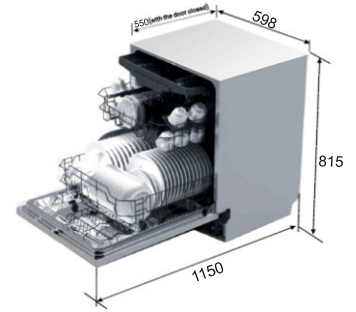

A++ Energy class
14 Place Setting
Self cleaning filter system

7 wash programs
3 basket levels, top sprayer, delay timer, half load
Electronic control with display
salt & rinse aid refill indicator
Detergent automation with sensor, Aqua stop
10 ltr. water consumption/cycle
44 DBA noise level
Product Dimension: 598 x 550 x 815 mm
Carcase Dimension: 600 x 580 x 820 mm
MRP ₹: 65,890/-