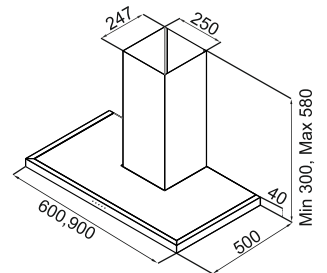

Size: 60/90 cm

Moonwalk

LED lamp
Baffle filter
Inox
1100 M3/hr
3 speed
Push Button
LED lamp
150 mm outlet
MRP ₹
60- CF: **15,150/-**
60- BF: **16,450/-**
90- CF: **18,600/-**
90- BF: **19,850/-**

Size: 60/90 cm