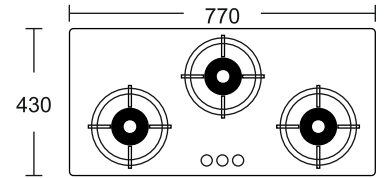

Top Knob Heavy Cast iron pan support with Flame Guard Forged burner

Knobs: Designer Metal Knobs
Body: Black
Auto Ignition
Dimension: 770 x 430 mm
Diptray: Black SS

MRP ₹: 13,490/-