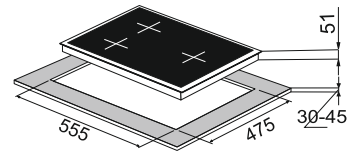

Size: 78 cm

MRP ₹:
78 cm: **29,990/-**

Brazzo 78-4

Full Brass Burner
Cast iron Pan support
Metal knob
Stainless Steel brush finish
4 Burner (01 Big Multi,
01 Mini Multi
02 Mini high flame)
Battery operated ignition type
Black tempered glass (8mm thickness)
Product Dimension: 780 x 520 mm
Cutout Dimension : 686 x 475 mm

Size: 78 cm

MRP ₹:
78 cm: **33,990/-**

Brazzo 60-4

Full Brass Burner
Cast iron Pan support
Metal knob
Stainless Steel brush finish
4 Burner (01 Big Multi,
01 Mini Multi
02 Mini high flame)
Battery operated ignition type
Black tempered glass (8mm thickness)
Product Dimension: 600 x 525 mm
Cutout Dimension : 555 x 475 mm

Size: 60 cm

MRP ₹:
60 cm: **31,990/-**

Hobs- Pro

Pro 60-3

Brass Burner
Pan support with Heat Protector
Metal knob

3 Burner (01 Big Multi,
01 Mini Multi
01 Mini Dual flame)
Battery operated ignition type
Black tempered glass (8mm thickness)
Product Dimension: 600 x 520 mm
Cutout Dimension : 555 x 475 mm

Size: 60 cm

MRP ₹:
60 cm: **21,990/-**

Pro 75-3

Brass Burner
Pan support with Heat Protector
Metal knob

3 Burner (01 Big Multi,
01 Mini Multi, 01 Dual Ring Flame)
Battery operated ignition type
Black tempered glass (8mm thickness)
Product Dimension: 750 x 450 mm
Cutout Dimension : 685 x 405 mm