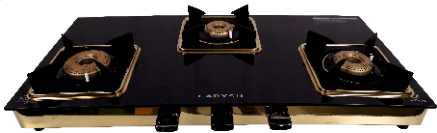

MRP ₹: Non Auto: **9,290/-**
Auto : **10,290/-**

Piano 4BR

**Cast Iron pan support,
Designer ignition system
Metal knob**

Heavy duty burner
4 Burner (01 Super big,
01 Big, 02 Small)
Toughened glass & steel
optional battery ignition
Dimension: 630 x 520 mm

MRP ₹: Non Auto: **11,890/-**
Auto : **13,090**

Maple 3

**3 Burner Cooktop
Round Pan Support
Burner: Brass**

Gas Valve: Brass
Body: Black SS
Dimension: 690 x 340 mm
Dip Tray: SS

MRP ₹: **7,790/-**

Maple 4

**4 Burner Cooktop
Round Pan Support
Burner: Brass**

Gas Valve: Brass
Body: Black SS
Dimension: 585 x 500 mm
Dip Tray: SS

MRP ₹: **8,790/-**

PVD 3BR

NEW

**Cast Iron pan support,
Metal knob
PVD Finishes: Rose Gold, Yellow Gold,
Gun Metal
Auto ignition**

Heavy duty burner
3 Burner (01 Super big,
01 Big, 01 Small)
Toughened glass & steel
Dimension: 770 x 380 mm