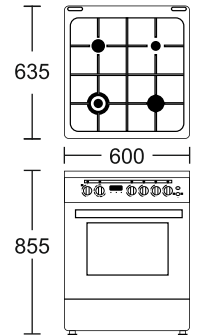

MWO-4

80 auto cook menu
Microwave, Steam, Grill & Convection
Quick start & Cooking function
Defrost by weight & time

Multi stage cooking
34 liter Capacity
Tank Capacity: 1ltr
Soft button control
SS cavity
Large LED display
Product Dimension 595 x 455 x 525 mm
Carcase Dimension: 560 x 450 x 590 mm
MRP ₹: 79,990/-

Warming Drawer

Warming Drawer

Fan heating
Up to 60°C
Dishes for a meal for 6 people take

Approx 30 minutes to heat
Extremely rigid to support the weight of an appliance on top
Maximum capacity 20kg or 6 dinner plates
Tangential fan 30-70°C adjustable thermostat
90 minute cut off audible timer
Product Dimension: 595mm x 135mm x 550mm
Carcase Dimension: 560mm x 130mm x 590mm

Cooking Range

FSCR 01

Made in EU

4 burners (Sabaff - made in Italy) with FFD device
62 ltr. gas oven cavities with FFD
Cast iron pan support

Full Stainless Steel Finish body
Double glass door
62 L gas oven capacity
04 burners (1 Triple ring burner, 1 big burner, 1 medium burner, 1 small burner)
Underknob auto ignition burner & ovens
01 deep tray + 01 oven grid + rotisserie
Digital reminder with LED display
Top glass lid, Timer function
Product Dimension: 600 x 635 x 855 mm

MRP ₹: 73,190/-

FSCR 04

Made in EU

Original italian sabaf burners
Full Black Body
Electric Oven

Double glass door
62 L (Electric) oven capacity
04 burners (1 Triple ring burner, 1 big burner, 1 medium burner, 1 small burner)
Underknob auto ignition burner & ovens
01 deep tray + 01 oven grid + rotisserie
Enamled iron pan support
Product Dimension: 600 x 635 x 855 mm

MRP ₹: 54,990/-

Built-in Fryer

SS body

Easy to operate