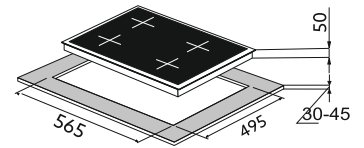

Air Suction Induction Hob

Koln

Induction Hob

Koln

Air suction Induction Hob Sliding touch control system BLDC motor

4 Zone 2*1500W, -2*2100W, with Booster
Bridged available, 3000W each bridged zone (round coil)
9- Stage power setting
Individual residual heat indicators
Charcoal filter - CF152
With 1*set recirculation mode duct pipe
Product Dimension: 800mm x 520mm x 200mm
Cutout Dimension: 770mm x 550mm x 200mm

MRP ₹: 1,49,990/-

Induction Hob

Built-in Induction Hob (BIH-01)

Made in EU

Residual heat indicator Child safety lock 9 power adjustment

7200W 220-240V/ 50-60 Hz
LF: 2.2 kw/2.2kw, LR: 1.5 kw/2.2 kw
RF: 2.2 kw/2.2 kw, RR: 1.5kw/ 2.2 kw
Slight touch control
1-99 minute timer
Automatic adjust Cooking element to the size of the pan bottom
Temp. setting range from 60 to 240 degrees C
Product Dimension: 600 x 520 x 60 mm
Cutout Dimension: 565 x 495 x 50 mm

MRP ₹ : 50,990/-

Built-in Induction Hob (BIH-02)

Made in EU

Residual heat indicator Child safety lock 9 power adjustment

7200W 220-240V/ 50-60 Hz
LF: 2.2 kw/2.2kw, LR: 1.5 kw/2.2 kw
RF: 2.2 kw/2.2 kw, RR: 1.5kw/ 2.2 kw
Slight touch control
1-99 minute timer
Automatic adjust Cooking element to the size of the pan bottom
Temp. setting range from 60 to 240 degrees C
Product Dimension: 300 x 520 x 60 mm
Cutout Dimension: 265 x 495 x 50 mm

MRP ₹ : 31,999/-