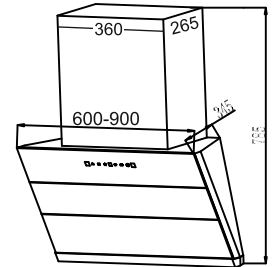

Filterless System
SS Oil collector
Motion Sensor
Door open by touch Screen

Black Body & Black Glass
Metal Housing with Metal Blower
3 speed
1350 M³/hr
Heat Auto clean, Timer
2 x 1.5 W Led Lamps

MRP ₹:
60 cm: **39,100/-**
90 cm: **44,800/-**

Size: 60/90 cm