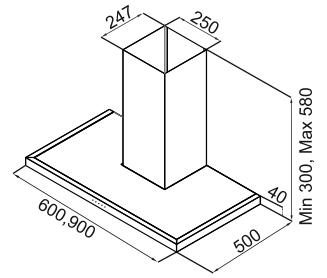

Black Body
3 Speed Metal housing with metal blower
Touch & Motion Sensor Screen
Baffle Filter
Up to 1250 m3/hr
2 X 1.5 W Led Lamp | 150 mm outlet
Heat Auto Clean function with oil collector
Gas Leakage detection Sensor & automatic chimney start when Gas leakage detect
IOTs based operated by Carysil mobile app
Child Lock Function

MRP ₹:
60 cm: **27,990/-**
90 cm: **32,700/-**

Size: 60/90 cm