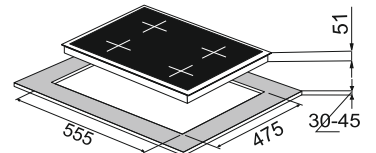

Full Brass Burner
Pan support with Heat Protector
Designer Metal knob
4 Burner (01 Big Multi,
01 Mini Multi
02 Mini Dual flame)
Battery operated ignition type
Bevelled Edge 8 mm Black tempered glass
Flame Failure Device
Product Dimension: 600 x 520 mm
Cutout Dimension : 555 x 475mm

MRP ₹:
60 cm: 38,990/-

Size: 60 cm