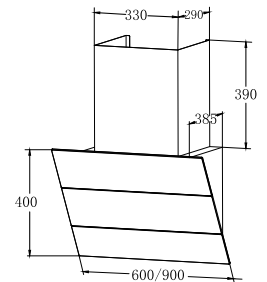

Heat auto clean
Motion sensor
Filterless

Oil collector
3 Speed Touch screen
Up to 1350 m³/hr
Metal housing with Metal blower
LED Lamp
Single Duct cover
150 mm out with Aluminium Duct pipe

MRP ₹:
60 cm: **24,990/-**
75 cm: **30,990/-**
90 cm: **32,990/-**

Size: 60/75/90 cm