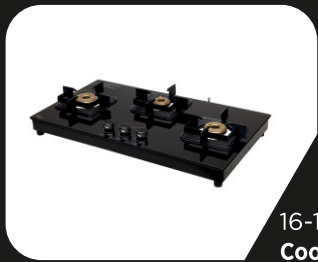

16-17
Cooktop