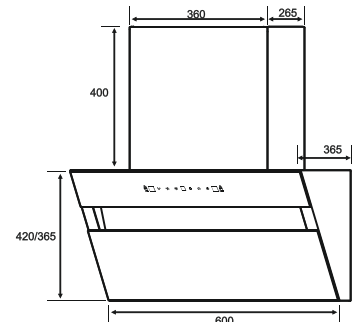

Filterless System
SS Oil collector
Motion Sensor

Black Body & Black Glass
Metal Housing with Metal Blower
3 speed
1350 M³/hr
Heat Auto clean, Timer
2 x 1.5 W Led Lamps

MRP ₹:
60 cm: **29,990/-**
75 cm: **38,990/-**
90 cm: **33,300/-**

Size: 60/75/90 cm