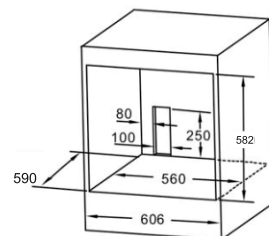

MRP ₹: : **13,400/-**

  
Yellow Gold Rose Gold Gun Metal

Built-In Ovens

Bio 01

Triple layer Glass Sensor touch control

Forced air cooling system
8 Cooking models
Capacity : 65L
1 Enamel Sliding baking tray & 1 Wire rack rotisserie
Combination grid
Telescopic shelf supports
Product Dimension 595 x 595 x 555 mm
Carcase Dimension: 560 x 582 x 590 mm

MRP ₹: 55,690/-

Bio 02

Triple layer Glass Child lock Easy clean Enamel Cavity

Forced air cooling system
Pop-out rotary knobs and push-buttons
9 Cooking models
Capacity : 65L
01 Enamel Sliding baking tray & 01 Wire rack rotisseri
Telescopic shelf supports
Product Dimension 595 x 595 x 555 mm
Carcase Dimension: 560 x 582 x 590 mm