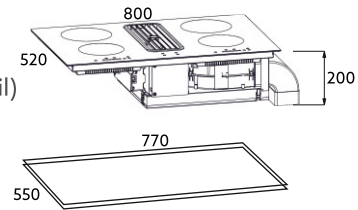

MRP ₹:
78 cm: **19,490/-**

Size: 78 cm

Salsa 60-4

**High flame brass burner
Cast iron Pan support
Metal knob**

4 Burner (01 Big Triple,
1 Small Triple, 01 Dual Flame,
01 Small)
Battery Operated ignition
Product Dimension: 600 x 520 mm
Cutout Dimension : 555 x 485 mm

MRP ₹:
60 cm: **23,190/-**

Size: 60 cm

Salsa 78-4

**High flame brass burner
Metal knob**

8 mm toughened Glass
04 brass burner
01 Big triple ring burner
01 small Triple ring burner
01 dual ring burner, 01 Small burner
Matt Enamel Round Pan support
Battery Operated ignition
Product Dimension : 780x 520 mm
Cutout Dimension : 705 x 475 mm

MRP ₹:
78 cm: **28,090/-**

Size: 78 cm

Air Suction Induction Hob

Koln

Induction Hob

Koln

Air suction Induction Hob Sliding touch control system BLDC motor

4 Zone 2*1500W, -2*2100W, with Booster
Bridged available, 3000W each bridged zone (round coil)
9- Stage power setting
Individual residual heat indicators
Charcoal filter - CF152
With 1*set recirculation mode duct pipe
Product Dimension: 800mm x 520mm x 200mm
Cutout Dimension: 770mm x 550mm x 200mm

MRP ₹: 1,49,990/-

Induction Hob

Built-in Induction Hob (BIH-01)

Made in EU

Residual heat indicator Child safety lock 9 power adjustment

7200W 220-240V/ 50-60 Hz
LF: 2.2 kw/2.2kw, LR: 1.5 kw/2.2 kw
RF: 2.2 kw/2.2 kw, RR: 1.5kw/ 2.2 kw
Slight touch control
1-99 minute timer
Automatic adjust Cooking element to the size of the pan bottom
Temp. setting range from 60 to 240 degrees C
Product Dimension: 600 x 520 x 60 mm
Cutout Dimension: 565 x 495 x 50 mm