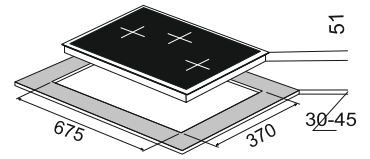

MRP ₹:
78 cm: **20,790/-**

Size: 78 cm

Passilo 60-4

High flame brass burner
Cast iron Pan support
Metal knob

Under knob auto ignition (Electric)
4 Burner (01 Big Triple,
01 Small Triple
02 Dual Flame)
Product Dimension: 600 x 525 mm
Cutout Dimension : 555 x 485 mm

MRP ₹:
60 cm: **23,190/-**

Size: 60 cm

Hobs - Salsa

Salsa 60-3

High flame brass burner
Metal knob

08 mm toughened Glass
3 brass burner
01 Big triple ring burner
01 small Triple ring burner, 01 dual ring burner
Matt Enamel round Pan support
Battery Operated ignition
Product Dimension : 600 x 520 mm
Cutout Dimension : 555 x 485 mm

MRP ₹:
60 cm: **20,790/-**

Size: 60 cm

Hobs - Salsa

Salsa 78-3

**High flame brass burner
Metal knob**

3 Burner (01 Big Triple, 01 Small Triple
01 Dual Flame)
Matt Enamel Round Pan support
Battery Operated ignition
Product Dimension:
780 X 430 mm
Cutout Dimension : 675 x 370 mm (R20)

MRP ₹:
78 cm: **19,490/-**

Size: 78 cm

Salsa 60-4

**High flame brass burner
Cast iron Pan support
Metal knob**

4 Burner (01 Big Triple,
1 Small Triple, 01 Dual Flame,
01 Small)
Battery Operated ignition
Product Dimension: 600 x 520 mm
Cutout Dimension : 555 x 485 mm