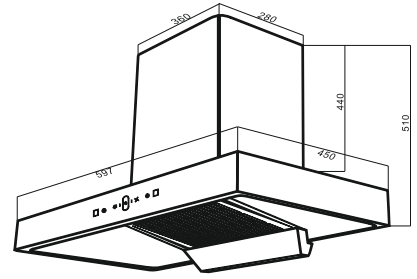

Heat auto clean
Motion sensor
Filterless

Oil collector
3 Speed Touch screen
Up to 1350 m³/hr
Metal housing with Metal blower
LED Lamp
Single Duct cover
150 mm out with Aluminium Duct pipe

MRP ₹:
60 cm: **24,990/-**
75 cm: **28,990/-**
90 cm: **30,990/-**

Size: 60/75/90 cm