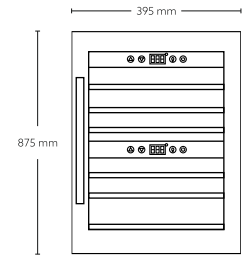

Free Standing wine chiller
Black casing with transparent, panoramic door
80 L / 24 Bottle capacity
LED display
3-12° for white wine & 12-20° for red wine
Compressor with direct cooling
Range of inside cabinet humidity: >60%RH
Product Range: 545 × 395 × 875 mm