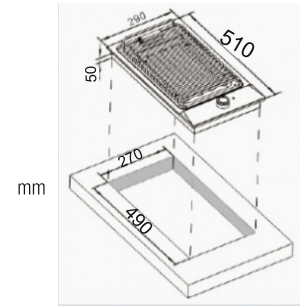

MRP ₹: 54,990/-

Built-in Fryer

SS body

Easy to operate

Size: 30 cm
 Front Mechanical Control
 S/S panel (S/S version)
 removable S/S inner bowl & basket
 Oil capacity: 3.0 liters
 input power: 2.3 kw
 Product Dimension 290 x 163 x 510 mm
 Cutout Dimension: 270mm x 160mm x 490mm

MRP ₹: 34,990/-

Built-in Barbeque

SS body
Cast iron Pan support
Easy to operate

Size: 30 cm
Front Mechanical control
S/S Panel (S/S version)
Removable S/S inner pot
Energy regulator control
Lava Stone
input Power: 2.3 kw
Product Dimension 290 x 50 x 510 mm
Cutout Dimension: 270mm x 50mm x 490mm
MRP ₹: 29,290/-

Dish Washer

DW-01

A++ Energy class
14 Place Setting
Self cleaning filter system

7 wash programs
3 basket levels, top sprayer, delay timer, half load
Electronic control with display
salt & rinse aid refill indicator
Detergent automation with sensor, Aqua stop
10 ltr. water consumption/cycle
44 DBA noise level
Product Dimension: 598 x 550 x 815 mm
Carcase Dimension: 600 x 580 x 820 mm
MRP ₹: 65,890/-