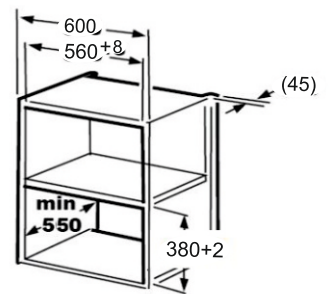

10 auto cooking menu
Microwave, Grill & Convection
Quick start & Cooking function
Defrost by weight & time
Multi stage cooking
25 liter Capacity
Soft button control
SS cavity
Large LED display
Product Dimension 595 x 388 x 450 mm
Carcase Dimension: 560 x 380 x 550 mm
MRP ₹: 34,490/-