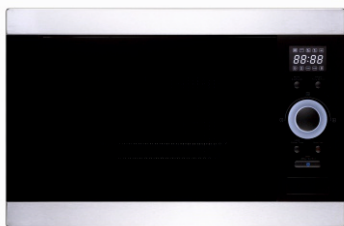

Built-In Microwaves

MWO-1

10 Cooking Menu
Mircowave, Grill, Convection & Defrost
Multi stage Cooking
25 Liter Capacity
Fully touch control panel
SS cavity
Large LED display
Product Dimension 595 x 388 x 450 mm
Carcase Dimension: 560 x 380 x 550 mm
MRP ₹: 39,390/-

MWO-2

10 auto cooking menu
Microwave, Grill & Convection
Quick start & Cooking function
Defrost by weight & time
Multi stage cooking
25 liter Capacity
Soft button control
SS cavity
Large LED display
Product Dimension 595 x 388 x 450 mm
Carcase Dimension: 560 x 380 x 550 mm
MRP ₹: 34,490/-

MWO-3

Fully Built-in
Black glass with SS strip and Black Body
TFT control Display
Stainless Steel Cavity
Microwave, Grill, Convection & Defrost Function
Touch Screen Control Panel
Child Lock
32ltr Capacity
Smart inverter technology, smart recipes
1 x combination grid and
1 x enamel baking tray rotisserie
Product Dimension 595 x 455 x 545 mm
Carcase Dimension: 560 x 450 x 590 mm
MRP ₹: 69,990/-