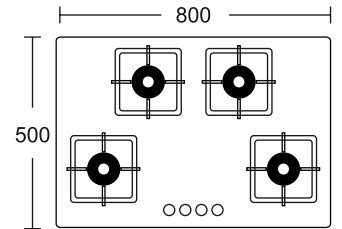

Cooktops

Hornet 3

Heavy Cast iron square pan support Forged burner

Knobs: Metal Knobs
Body: Black
Auto Ignition
Dimension: 770 x 430 mm
Diptray: Black SS

MRP ₹: 10,990/-

Hornet 4

Heavy Cast iron square pan support Forged burner

Knobs: Metal Knobs
Body: Black
Auto Ignition
Dimension: 800 x 500 mm
Diptray: Black SS

MRP ₹: 12,490/-

Olive 3

Top Knob Heavy Cast iron pan support with Flame Guard Forged burner

Knobs: Designer Metal Knobs
Body: Black
Auto Ignition
Dimension: 770 x 430 mm
Diptray: Black SS

MRP ₹: 13,490/-

Olive 4

Top Knob Heavy Cast iron pan support with Flame Guard Forged burner

Knobs: Designer Metal Knobs
Body: Black
Auto Ignition
Dimension: 800 x 500 mm
Diptray: Black SS

MRP ₹: 14,990/-