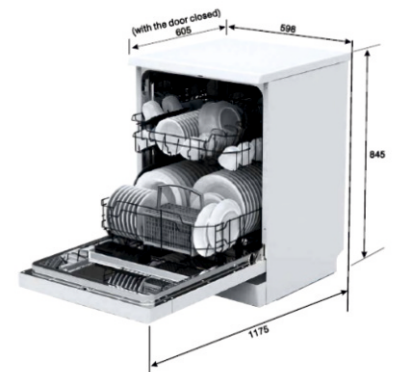

Free Standing
12 place setting
Detergent automation with sensor

06 Wash Programs
02 Basket levels
Child lock, half load
Electronic control with display
Salt & rinse aid refill indicator
Detergent automation with sensor
11 ltr. water consumption/cycle
49 DBA noise level
Product Dimension: 598 x 605 x 845 mm
MRP ₹: 58,590/-