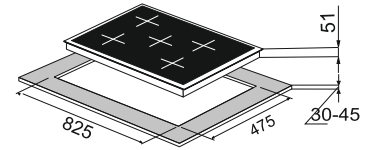

Size: 90 cm

MRP ₹:
90 cm: **42,900/-**

Tek Plus 90-5

Full Brass Burner
Pan support with Heat Protector
Designer Metal knob
5 Burner (01 Big Multi,
01 Mini Multi
03 Mini Dual flame)
Battery operated ignition type
Bevelled Edge 8 mm Black tempered glass
Flame Failure Device
Product Dimension: 860 x 520 mm
Cutout Dimension : 825 x 475 mm

Size: 90 cm

MRP ₹:
90 cm: **47,900/-**

Hobs-Brazzo

Brazzo 78-3

Full Brass Burner
Cast iron Pan support
Metal knob
Stainless Steel brush finish
3 Burner (01 Big Multi,
01 Min Multi, 01 Dual Ring Flame)
Battery operated ignition type
Black tempered glass (8mm thickness)
Product Dimension: 780 x 450 mm
Cutout Dimension : 685 x 410 mm

Size: 78 cm

MRP ₹:
78 cm: **29,990/-**

Brazzo 78-4

Full Brass Burner
Cast iron Pan support
Metal knob
Stainless Steel brush finish
4 Burner (01 Big Multi,
01 Mini Multi
02 Mini high flame)
Battery operated ignition type
Black tempered glass (8mm thickness)
Product Dimension: 780 x 520 mm
Cutout Dimension : 686 x 475 mm