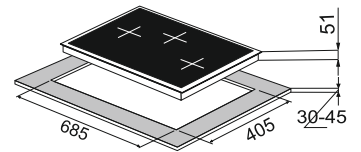

Hobs

Tek Plus 75-3

Hobs-Tek Plus

Tek Plus 75-3

Full Brass Burner
Pan support with Heat Protector
Designer Metal knob
3 Burner (01 Big Multi,
01 Mini Multi, 01 Dual Ring Flame)
Battery operated ignition type
Bevelled Edge 8 mm Black tempered glass
Flame Failure Device
Product Dimension: 750 x 450 mm
Cutout Dimension : 685 x 405mm

MRP ₹:
75 cm: 34,990/-

Size: 75 cm

Tek Plus 60-4

Full Brass Burner
Pan support with Heat Protector
Designer Metal knob
4 Burner (01 Big Multi,
01 Mini Multi
02 Mini Dual flame)
Battery operated ignition type
Bevelled Edge 8 mm Black tempered glass
Flame Failure Device
Product Dimension: 600 x 520 mm
Cutout Dimension : 555 x 475mm