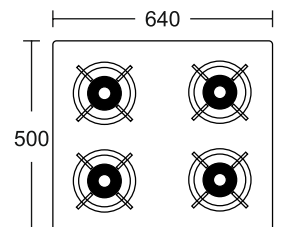

MRP ₹: : **13,400/-**

  
Yellow Gold Rose Gold Gun Metal

Built-In Ovens

Bio 01

Triple layer Glass Sensor touch control

Forced air cooling system
8 Cooking models
Capacity : 65L
1 Enamel Sliding baking tray & 1 Wire rack rotisserie
Combination grid
Telescopic shelf supports
Product Dimension 595 x 595 x 555 mm
Carcase Dimension: 560 x 582 x 590 mm