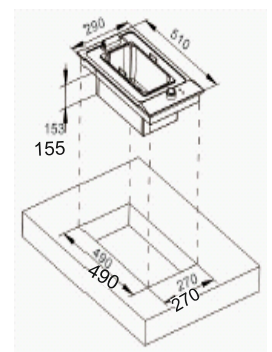

MRP ₹: 54,990/-

Built-in Fryer

SS body

Easy to operate

Size: 30 cm
 Front Mechanical Control
 S/S panel (S/S version)
 removable S/S inner bowl & basket
 Oil capacity: 3.0 liters
 input power: 2.3 kw
 Product Dimension 290 x 163 x 510 mm
 Cutout Dimension: 270mm x 160mm x 490mm

MRP ₹: 34,990/-

Built-in Barbeque

SS body
Cast iron Pan support
Easy to operate

Size: 30 cm
Front Mechanical control
S/S Panel (S/S version)
Removable S/S inner pot
Energy regulator control
Lava Stone
input Power: 2.3 kw
Product Dimension 290 x 50 x 510 mm
Cutout Dimension: 270mm x 50mm x 490mm
MRP ₹: 29,290/-