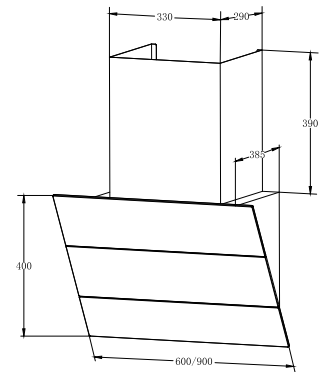

Size: 60/75/90 cm

BLDC - 9 Speed motor
Motion Sensor & Heat auto clean

- Energy saving
- Digital Touch Screen
- 1350 M³/hr
- LED Lamp
- 150 mm outlet
- 1500 mm Aluminum Duct Pipe
- Oil collector

MRP ₹:
60 cm: **42,390/-**
75 cm: **46,990/-**
90 cm: **54,990/-**