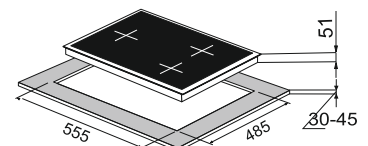

MRP ₹:
100 cm: **35,390/-**

Size: 100 cm

Passilo 78-3

High flame brass burner
Cast iron Pan support
Metal knob

Under knob auto ignition (Electric)
3 Burner (01 Big Triple,
01 Small Triple, 01 Dual Flame)
Product Dimension: 780 X 430
Cutout Dimension : 685 x 410 mm (R20)

MRP ₹:
78 cm: **20,790/-**

Size: 78 cm

Passilo 60-4

High flame brass burner
Cast iron Pan support
Metal knob

Under knob auto ignition (Electric)
4 Burner (01 Big Triple,
01 Small Triple
02 Dual Flame)
Product Dimension: 600 x 525 mm
Cutout Dimension : 555 x 485 mm

MRP ₹:
60 cm: **23,190/-**

Size: 60 cm

Hobs - Salsa

Salsa 60-3

High flame brass burner
Metal knob

08 mm toughened Glass
3 brass burner
01 Big triple ring burner
01 small Triple ring burner, 01 dual ring burner
Matt Enamel round Pan support
Battery Operated ignition
Product Dimension : 600 x 520 mm
Cutout Dimension : 555 x 485 mm

MRP ₹:
60 cm: **20,790/-**

Size: 60 cm

Hobs - Salsa

Salsa 78-3

**High flame brass burner
Metal knob**

3 Burner (01 Big Triple, 01 Small Triple
01 Dual Flame)
Matt Enamel Round Pan support
Battery Operated ignition
Product Dimension:
780 X 430 mm
Cutout Dimension : 675 x 370 mm (R20)