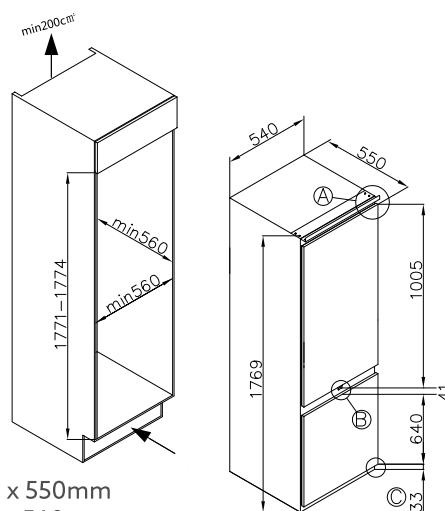

Product Dimension: 540mm x 1769mm x 550mm
Carecase Dimension: 560mm x 1774mm x 560mm

MRP ₹: 1,09,990/-

www.carysil.com

EXPERIENCE CENTRES

Gurugram

Ground Floor and First Floor, 298,
S C O, Sector 29 Road, Gurugram,
Haryana, 122001