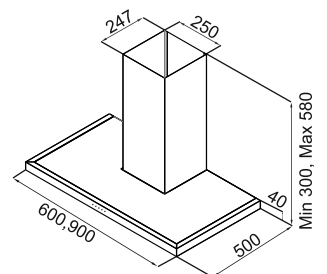

LED lamp
Baffle filter
Black
1100 M3/hr
3 speed
Push Button
LED lamp
150 mm outlet
MRP ₹:
Black 60- CF: **13,900/-**
Black 60- BF: **15,150/-**
Black 90- CF: **17,300/-**
Black 90- BF: **18,600/-**

Size: 60/90 cm