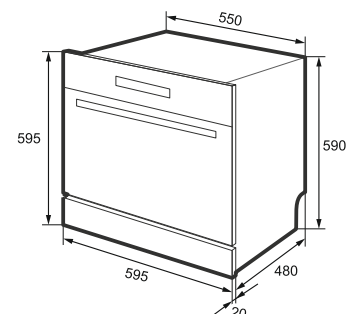

DW-04

Semi Built in
08 place setting
Detergent automation with sensor

06 Wash Programs
02 Basket levels
Child lock
Electronic control with display
Salt & rinse aid refill indicator
8 ltr. water consumption/cycle
49 dB noise level
Product Dimension 595 x 595 x 480 mm
Carcase Dimension: 560 x 593 x 590 mm
MRP ₹: 35,990/-