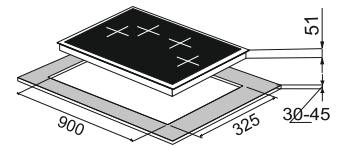

Size: 78 cm

MRP ₹:
78 cm: **25,490/-**

Hobs- Passilo

Passilo 78-4

High flame brass burner
Cast iron Pan support
Metal knob

Under knob auto ignition (Electric)
4 Burner (01 Big Triple,
01 Small Triple
02 Dual Flame)
Product Dimension: 780 x 525 mm
Cutout Dimension : 685 x 475mm

Size: 78 cm

MRP ₹:
78 cm: **28,090/-**

Hobs- Passilo

Passilo 90-5

High flame brass burner
Cast iron Pan support
Metal knob

Under knob auto ignition (Electric)
5 Burner (01 Big Triple,
01 Small Triple,
02 Medium, 01 Small)
Product Dimension: 860 x 520 mm
Cutout Dimension : 820 x 480 mm

MRP ₹:
90 cm: **31,690/-**

Size: 90 cm

Passilo 100-4

High flame brass burner
Cast iron Pan support
Metal knob

Under knob auto ignition (Electric)
4 Burner (02 Big Triple,
02 Medium)
Product Dimension: 1000 x 380 mm
Cutout Dimension : 900 x 325 mm

MRP ₹:
100 cm: **35,390/-**

Size: 100 cm

Passilo 78-3

High flame brass burner
Cast iron Pan support
Metal knob

Under knob auto ignition (Electric)
3 Burner (01 Big Triple,
01 Small Triple, 01 Dual Flame)
Product Dimension: 780 X 430
Cutout Dimension : 685 x 410 mm (R20)