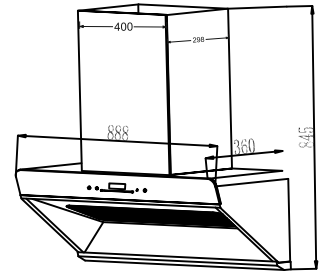

Filterless System
SS Oil collector
Auto increase suction base on cooking

Black Body with silver corner finish
Touch Screen with Air flow display
9 Speed
1700 M³/hr
Auto adjustable air flow
Metal Housing with Metal Blower
SS oil collector
2*1.5 w Led Lamps
BLDC Motor

MRP ₹:
90 cm: **61,000/-**

Size: 90 cm