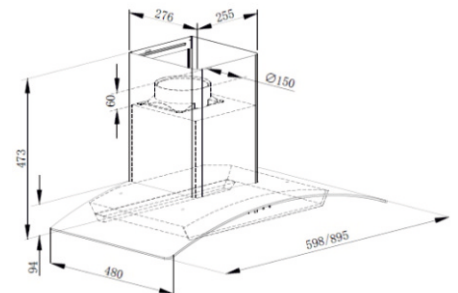

A Energy Class

BLDC Silent Motor
Motion Sensor
Energy Saving
Heat Auto Clean
1200 M³/hr
9 speed Touch Switch
1 x 1.5 W LED lamp
Filter less
Oil Collector

MRP ₹:
60 cm: **32,200/-**
75 cm: **34,500/-**
90 cm: **35,600/-**

Size: 60/75/90 cm