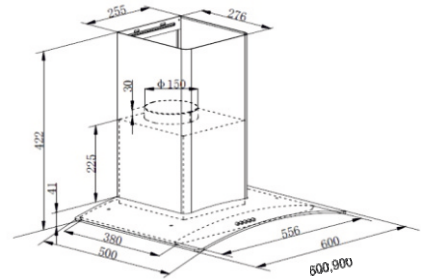

A Energy Class

BLDC Silent Motor
Energy Saving
1100 M³/hr
2x1.5 W LED Lamp
3 Speed Touch Screen
Baffle Filter

MRP ₹: Baffle
60 cm: **28,300/-**
75 cm: **30,200/-**
90 cm: **31,000/-**

Size: 60/75/90 cm