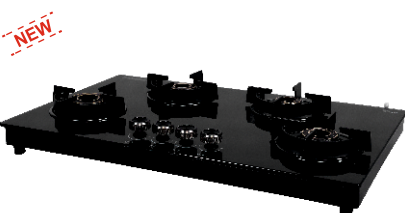

MRP ₹ : 31,999/-

Cooktops

Hornet 3

Heavy Cast iron square pan support Forged burner

Knobs: Metal Knobs
Body: Black
Auto Ignition
Dimension: 770 x 430 mm
Diptray: Black SS

MRP ₹: 10,990/-

Hornet 4

Heavy Cast iron square pan support Forged burner

Knobs: Metal Knobs
Body: Black
Auto Ignition
Dimension: 800 x 500 mm
Diptray: Black SS

MRP ₹: 12,490/-

Olive 3

Top Knob Heavy Cast iron pan support with Flame Guard Forged burner

Knobs: Designer Metal Knobs
Body: Black
Auto Ignition
Dimension: 770 x 430 mm
Diptray: Black SS

MRP ₹: 13,490/-

Olive 4

Top Knob Heavy Cast iron pan support with Flame Guard Forged burner

Knobs: Designer Metal Knobs
Body: Black
Auto Ignition
Dimension: 800 x 500 mm
Diptray: Black SS

MRP ₹: 14,990/-

Cooktops