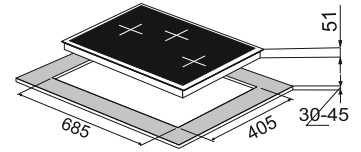

Size: 78 cm

MRP ₹:
78 cm: **33,990/-**

Brazzo 60-4

Full Brass Burner
Cast iron Pan support
Metal knob
Stainless Steel brush finish
4 Burner (01 Big Multi,
01 Mini Multi
02 Mini high flame)
Battery operated ignition type
Black tempered glass (8mm thickness)
Product Dimension: 600 x 525 mm
Cutout Dimension : 555 x 475 mm

Size: 60 cm

MRP ₹:
60 cm: **31,990/-**

Hobs- Pro

Pro 60-3

Brass Burner
Pan support with Heat Protector
Metal knob

3 Burner (01 Big Multi,
01 Mini Multi
01 Mini Dual flame)
Battery operated ignition type
Black tempered glass (8mm thickness)
Product Dimension: 600 x 520 mm
Cutout Dimension : 555 x 475 mm

Size: 60 cm

MRP ₹:
60 cm: **21,990/-**

Pro 75-3

Brass Burner
Pan support with Heat Protector
Metal knob

3 Burner (01 Big Multi,
01 Mini Multi, 01 Dual Ring Flame)
Battery operated ignition type
Black tempered glass (8mm thickness)
Product Dimension: 750 x 450 mm
Cutout Dimension : 685 x 405 mm

Size: 75 cm

MRP ₹:
75 cm: **20,990/-**

Pro 60-4

Brass Burner
Pan support with Heat Protector
Metal knob

4 Burner (01 Big Triple,
01 Small Triple
02 Dual Flame)
Battery operated ignition type
Black tempered glass (8mm thickness)
Product Dimension: 600 x 520 mm
Cutout Dimension : 555 x 475 mm