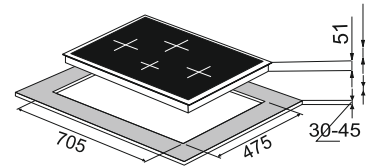

MRP ₹:
60 cm: **20,790/-**

Size: 60 cm

Hobs - Salsa

Salsa 78-3

**High flame brass burner
Metal knob**

3 Burner (01 Big Triple, 01 Small Triple
01 Dual Flame)
Matt Enamel Round Pan support
Battery Operated ignition
Product Dimension:
780 X 430 mm
Cutout Dimension : 675 x 370 mm (R20)

MRP ₹:
78 cm: **19,490/-**

Size: 78 cm

Salsa 60-4

**High flame brass burner
Cast iron Pan support
Metal knob**

4 Burner (01 Big Triple,
1 Small Triple, 01 Dual Flame,
01 Small)
Battery Operated ignition
Product Dimension: 600 x 520 mm
Cutout Dimension : 555 x 485 mm

MRP ₹:
60 cm: **23,190/-**

Size: 60 cm

Salsa 78-4

**High flame brass burner
Metal knob**

8 mm toughened Glass
04 brass burner
01 Big triple ring burner
01 small Triple ring burner
01 dual ring burner, 01 Small burner
Matt Enamel Round Pan support
Battery Operated ignition
Product Dimension : 780x 520 mm
Cutout Dimension : 705 x 475 mm

MRP ₹:
78 cm: **28,090/-**

Size: 78 cm

Air Suction Induction Hob

Koln

Induction Hob

Koln

Air suction Induction Hob Sliding touch control system BLDC motor

4 Zone 2*1500W, -2*2100W, with Booster
Bridged available, 3000W each bridged zone (round coil)
9- Stage power setting
Individual residual heat indicators
Charcoal filter - CF152
With 1*set recirculation mode duct pipe
Product Dimension: 800mm x 520mm x 200mm
Cutout Dimension: 770mm x 550mm x 200mm