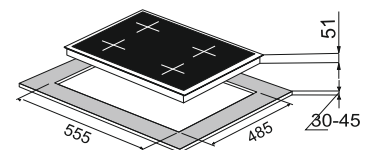

MRP ₹:
100 cm: **35,390/-**

Size: 100 cm

Passilo 78-3

High flame brass burner
Cast iron Pan support
Metal knob

Under knob auto ignition (Electric)
3 Burner (01 Big Triple,
01 Small Triple, 01 Dual Flame)
Product Dimension: 780 X 430
Cutout Dimension : 685 x 410 mm (R20)

MRP ₹:
78 cm: **20,790/-**

Size: 78 cm

Passilo 60-4

High flame brass burner
Cast iron Pan support
Metal knob

Under knob auto ignition (Electric)
4 Burner (01 Big Triple,
01 Small Triple
02 Dual Flame)
Product Dimension: 600 x 525 mm
Cutout Dimension : 555 x 485 mm

MRP ₹:
60 cm: **23,190/-**

Size: 60 cm

Hobs - Salsa

Salsa 60-3

High flame brass burner
Metal knob

08 mm toughened Glass
3 brass burner
01 Big triple ring burner
01 small Triple ring burner, 01 dual ring burner
Matt Enamel round Pan support
Battery Operated ignition
Product Dimension : 600 x 520 mm
Cutout Dimension : 555 x 485 mm

MRP ₹:
60 cm: **20,790/-**

Size: 60 cm

Hobs - Salsa

Salsa 78-3

**High flame brass burner
Metal knob**

3 Burner (01 Big Triple, 01 Small Triple
01 Dual Flame)
Matt Enamel Round Pan support
Battery Operated ignition
Product Dimension:
780 X 430 mm
Cutout Dimension : 675 x 370 mm (R20)