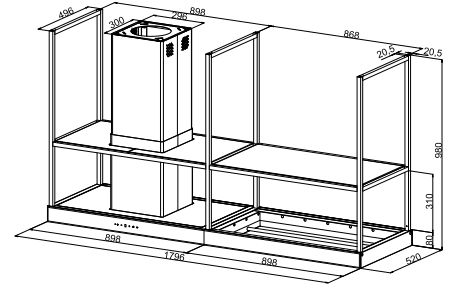

5 speed
up to 1300 m3/hr
90 cm + 90 cm special construction with Fume glass on middle side
Matt Black body & Black tempered glass control panel
Touch control with white light on 2 sides
2x Flush led stick / White lighting 2x6W (4000 K)
Aluminium filter with 4 layer x3

MRP ₹:
180 cm: **1,49,990/-**