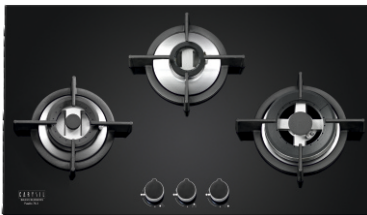

Size: 78 cm

MRP ₹:
78 cm: **28,090/-**

Hobs- Passilo

Passilo 90-5

High flame brass burner
Cast iron Pan support
Metal knob

Under knob auto ignition (Electric)
5 Burner (01 Big Triple,
01 Small Triple,
02 Medium, 01 Small)
Product Dimension: 860 x 520 mm
Cutout Dimension : 820 x 480 mm

MRP ₹:
90 cm: **31,690/-**

Size: 90 cm

Passilo 100-4

High flame brass burner
Cast iron Pan support
Metal knob

Under knob auto ignition (Electric)
4 Burner (02 Big Triple,
02 Medium)
Product Dimension: 1000 x 380 mm
Cutout Dimension : 900 x 325 mm

MRP ₹:
100 cm: **35,390/-**

Size: 100 cm

Passilo 78-3

High flame brass burner
Cast iron Pan support
Metal knob

Under knob auto ignition (Electric)
3 Burner (01 Big Triple,
01 Small Triple, 01 Dual Flame)
Product Dimension: 780 X 430
Cutout Dimension : 685 x 410 mm (R20)