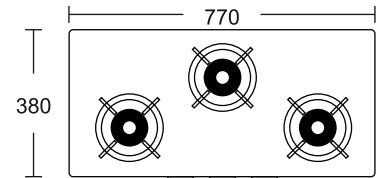

Gas Valve: Brass
Body: Black SS
Dimension: 585 x 500 mm
Dip Tray: SS

MRP ₹: **8,790/-**

PVD 3BR

NEW

**Cast Iron pan support,
Metal knob
PVD Finishes: Rose Gold, Yellow Gold,
Gun Metal
Auto ignition**

Heavy duty burner
3 Burner (01 Super big,
01 Big, 01 Small)
Toughened glass & steel
Dimension: 770 x 380 mm