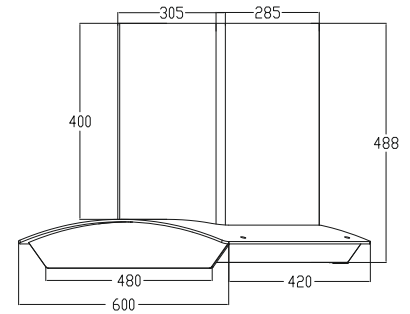

Heat auto clean
Motion sensor
Filterless

Oil collector
3 Speed Touch screen
Up to 1350 m³/hr
Metal housing with Metal blower
LED Lamp
Single Duct cover
150 mm out with Aluminium Duct pipe

MRP ₹:
60 cm: **22,990/-**
75 cm: **26,990/-**
90 cm: **28,990/-**

Size: 60/75/90 cm