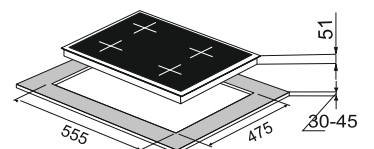

Size: 90 cm

MRP ₹:
90 cm: **47,900/-**

Hobs-Brazzo

Brazzo 78-3

Full Brass Burner
Cast iron Pan support
Metal knob
Stainless Steel brush finish
3 Burner (01 Big Multi,
01 Min Multi, 01 Dual Ring Flame)
Battery operated ignition type
Black tempered glass (8mm thickness)
Product Dimension: 780 x 450 mm
Cutout Dimension : 685 x 410 mm

Size: 78 cm

MRP ₹:
78 cm: **29,990/-**

Brazzo 78-4

Full Brass Burner
Cast iron Pan support
Metal knob
Stainless Steel brush finish
4 Burner (01 Big Multi,
01 Mini Multi
02 Mini high flame)
Battery operated ignition type
Black tempered glass (8mm thickness)
Product Dimension: 780 x 520 mm
Cutout Dimension : 686 x 475 mm

Size: 78 cm

MRP ₹:
78 cm: **33,990/-**

Brazzo 60-4

Full Brass Burner
Cast iron Pan support
Metal knob
Stainless Steel brush finish
4 Burner (01 Big Multi,
01 Mini Multi
02 Mini high flame)
Battery operated ignition type
Black tempered glass (8mm thickness)
Product Dimension: 600 x 525 mm
Cutout Dimension : 555 x 475 mm

Size: 60 cm

MRP ₹:
60 cm: **31,990/-**

Hobs- Pro

Pro 60-3

Brass Burner
Pan support with Heat Protector
Metal knob

3 Burner (01 Big Multi,
01 Mini Multi
01 Mini Dual flame)
Battery operated ignition type
Black tempered glass (8mm thickness)
Product Dimension: 600 x 520 mm
Cutout Dimension : 555 x 475 mm