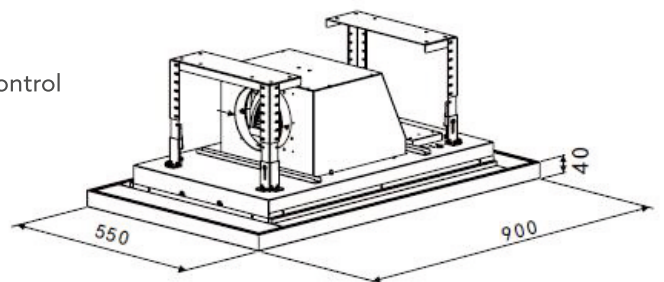

Inox and black glass
3 Speed Touch control
Light 2 x 5W LED Strip
Up to 1200 m³/h
4 x AI Filters

MRP ₹:
90 cm: **1,10,000/-**

Bower

Ceiling Hood Type
Remote Control
size 900mm

Inox
3 Speed with Remote control
Light 2 x 4W LED Strip
Up to 1200 m³/h
3 x AI Filters