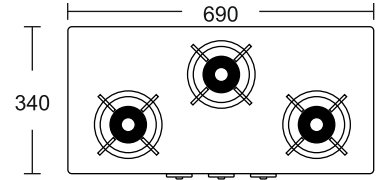

MRP ₹: **7,790/-**