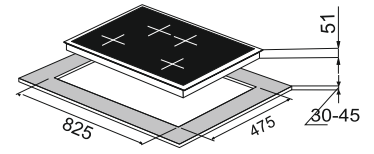

Full Brass Burner
Pan support with Heat Protector
Designer Metal knob
4 Burner (01 Big Multi,
01 Mini Multi
02 Mini Dual flame)
Battery operated ignition type
Bevelled Edge 8 mm Black tempered glass
Flame Failure Device
Product Dimension: 860 x 520 mm
Cutout Dimension : 825 x 475 mm

Size: 90 cm