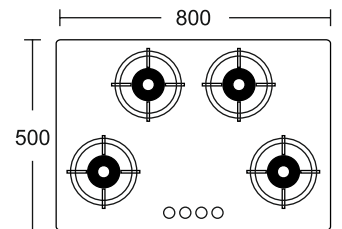

MRP ₹: 13,490/-

Olive 4

Top Knob Heavy Cast iron pan support with Flame Guard Forged burner

Knobs: Designer Metal Knobs
Body: Black
Auto Ignition
Dimension: 800 x 500 mm
Diptray: Black SS

MRP ₹: 14,990/-

Cooktops