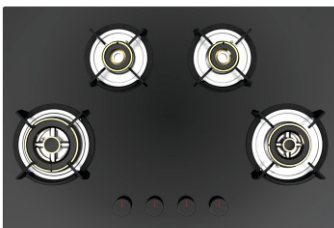

Hobs- Pro

Pro 60-3

Brass Burner
Pan support with Heat Protector
Metal knob

3 Burner (01 Big Multi,
01 Mini Multi
01 Mini Dual flame)
Battery operated ignition type
Black tempered glass (8mm thickness)
Product Dimension: 600 x 520 mm
Cutout Dimension : 555 x 475 mm

Size: 60 cm

MRP ₹:
60 cm: **21,990/-**

Pro 75-3

Brass Burner
Pan support with Heat Protector
Metal knob

3 Burner (01 Big Multi,
01 Mini Multi, 01 Dual Ring Flame)
Battery operated ignition type
Black tempered glass (8mm thickness)
Product Dimension: 750 x 450 mm
Cutout Dimension : 685 x 405 mm

Size: 75 cm

MRP ₹:
75 cm: **20,990/-**

Pro 60-4

Brass Burner
Pan support with Heat Protector
Metal knob

4 Burner (01 Big Triple,
01 Small Triple
02 Dual Flame)
Battery operated ignition type
Black tempered glass (8mm thickness)
Product Dimension: 600 x 520 mm
Cutout Dimension : 555 x 475 mm

Size: 60 cm

MRP ₹:
60 cm: **24,490/-**

Pro 78-4

Brass Burner
Pan support with Heat Protector
Metal knob

4 Burner (01 Big Triple,
01 Small Triple
02 Dual Flame)
Battery operated ignition type
Black tempered glass (8mm thickness)
Product Dimension: 780 x 520 mm
Cutout Dimension : 685 x 475mm

Size: 78 cm

MRP ₹:
78 cm: **25,490/-**

Hobs- Passilo

Passilo 78-4

High flame brass burner
Cast iron Pan support
Metal knob

Under knob auto ignition (Electric)
4 Burner (01 Big Triple,
01 Small Triple
02 Dual Flame)
Product Dimension: 780 x 525 mm
Cutout Dimension : 685 x 475mm

Size: 78 cm

MRP ₹:
78 cm: **28,090/-**