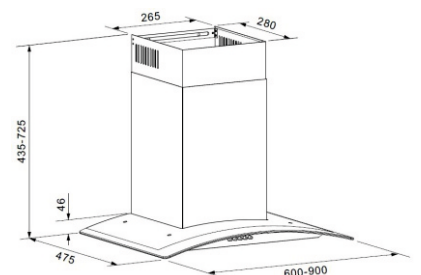

Black Body
Baffle Filter
LED Lamp
Push button
1150 M³/hr
Metal housing
3 speed
2 pcs baffle filter
1 x 500 mm duct cover
oil collector
MRP ₹:
60 cm: **20,590/-**
90 cm: **22,290/-**

Size: 60/90 cm