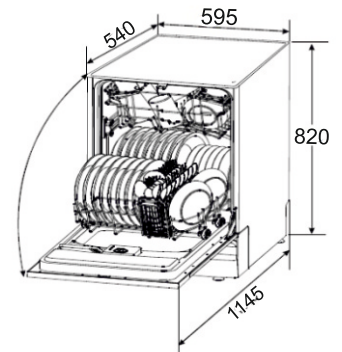

A++ Energy class
12 Place Setting
Self cleaning filter system

06 Wash programs
02 basket levels
Electronic control
Detergent automation with sensor
11 ltr. water consumption/cycle
3/6/9 Delay start, Half load function
49 DBA noise level
Product Dimension: 595 x 450 x 820 mm
Carcase Dimension: 600 x 580 x 825 mm
MRP ₹: 53,690/-