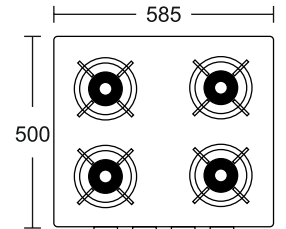

MRP ₹: **8,790/-**