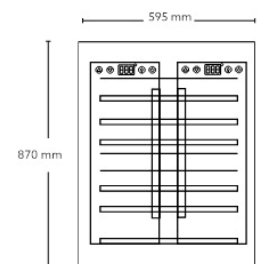

Free Standing Wine chiller
Black casing with transparent, panoramic door
350L / 20 Wines + 75 Cans
LED display
3-12° for white wine & 12-20° for red wine
Compressor with direct cooling
Range of inside cabinet humidity: >60%RH
Product Range: 630 × 595 × 870 mm