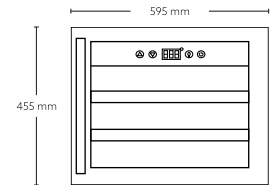

Built-in wine chiller
Black casing with glass door and wooden shelves
60 L / 18 Bottle capacity
LED display
5 - 20° temperature range
Compressor with direct cooling
0.5 KW / 24 hrs power consumption
Range of inside cabinet humidity: >60%RH
Product Range: 600 × 595 × 455 mm