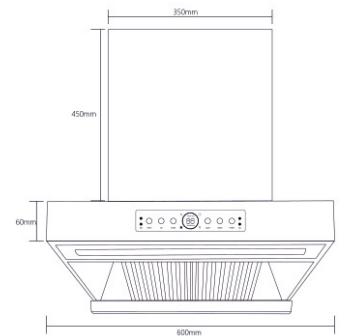

- Energy saving
- Digital Touch Screen
- 1350 M³/hr
- Angle Filter less system
- LED Lamp
- 150 mm outlet
- 1500 mm Aluminum Duct Pipe
- Oil collector

MRP ₹:
60 cm: **36,990/-**
75 cm: **40,900/-**
90 cm: **48,990/-**