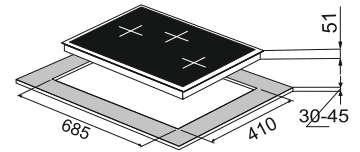

Size: 90 cm

MRP ₹:
90 cm: **47,900/-**

Hobs-Brazzo

Brazzo 78-3

Full Brass Burner
Cast iron Pan support
Metal knob
Stainless Steel brush finish
3 Burner (01 Big Multi,
01 Min Multi, 01 Dual Ring Flame)
Battery operated ignition type
Black tempered glass (8mm thickness)
Product Dimension: 780 x 450 mm
Cutout Dimension : 685 x 410 mm

Size: 78 cm

MRP ₹:
78 cm: **29,990/-**

Brazzo 78-4

Full Brass Burner
Cast iron Pan support
Metal knob
Stainless Steel brush finish
4 Burner (01 Big Multi,
01 Mini Multi
02 Mini high flame)
Battery operated ignition type
Black tempered glass (8mm thickness)
Product Dimension: 780 x 520 mm
Cutout Dimension : 686 x 475 mm

Size: 78 cm

MRP ₹:
78 cm: **33,990/-**

Brazzo 60-4

Full Brass Burner
Cast iron Pan support
Metal knob
Stainless Steel brush finish
4 Burner (01 Big Multi,
01 Mini Multi
02 Mini high flame)
Battery operated ignition type
Black tempered glass (8mm thickness)
Product Dimension: 600 x 525 mm
Cutout Dimension : 555 x 475 mm