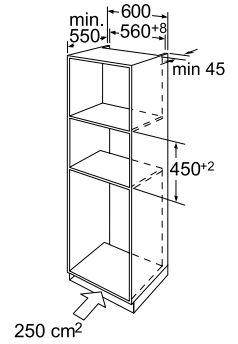

80 auto cook menu
Microwave, Steam, Grill & Convection
Quick start & Cooking function
Defrost by weight & time

Multi stage cooking
34 liter Capacity
Tank Capacity: 1ltr
Soft button control
SS cavity
Large LED display
Product Dimension 595 x 455 x 525 mm
Carcase Dimension: 560 x 450 x 590 mm
MRP ₹: 79,990/-