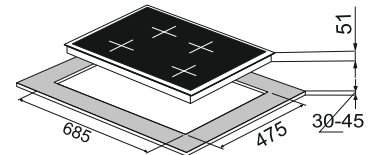

Size: 75 cm

MRP ₹:
75 cm: **20,990/-**

Pro 60-4

Brass Burner
Pan support with Heat Protector
Metal knob

4 Burner (01 Big Triple,
01 Small Triple
02 Dual Flame)
Battery operated ignition type
Black tempered glass (8mm thickness)
Product Dimension: 600 x 520 mm
Cutout Dimension : 555 x 475 mm

Size: 60 cm

MRP ₹:
60 cm: **24,490/-**

Pro 78-4

Brass Burner
Pan support with Heat Protector
Metal knob

4 Burner (01 Big Triple,
01 Small Triple
02 Dual Flame)
Battery operated ignition type
Black tempered glass (8mm thickness)
Product Dimension: 780 x 520 mm
Cutout Dimension : 685 x 475mm

Size: 78 cm

MRP ₹:
78 cm: **25,490/-**

Hobs- Passilo

Passilo 78-4

High flame brass burner
Cast iron Pan support
Metal knob

Under knob auto ignition (Electric)
4 Burner (01 Big Triple,
01 Small Triple
02 Dual Flame)
Product Dimension: 780 x 525 mm
Cutout Dimension : 685 x 475mm

Size: 78 cm

MRP ₹:
78 cm: **28,090/-**

Hobs- Passilo

Passilo 90-5

High flame brass burner
Cast iron Pan support
Metal knob

Under knob auto ignition (Electric)
5 Burner (01 Big Triple,
01 Small Triple,
02 Medium, 01 Small)
Product Dimension: 860 x 520 mm
Cutout Dimension : 820 x 480 mm