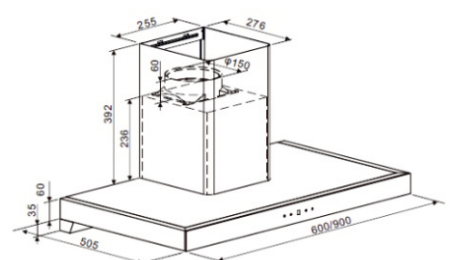

A Energy Class

BLDC Silent Motor
Motion Sensor
Energy Saving
Heat Auto Clean
1200 M³/hr
9 speed Touch Switch
2 x 1.5 W LED lamp
Oil Collector
Baffle Filter

MRP ₹: Baffle
60 cm: **35,600/-**
90 cm: **40,800/-**

Size: 60/90 cm