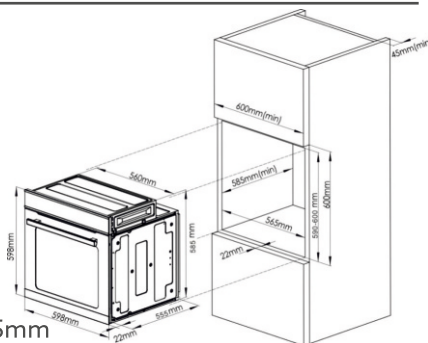

MRP ₹: 89,990/-

Bio 05

Capacity 75L 14Function + Auto Menu + Special Menu Colorful Touch + TFT Screen

Digital Timer
3 Layers Glass Door
Rate Heating Power: 2800W
Convection fan | Forced Cooling Fan
Accessories: Baking Tray, Grill Ware,
Rotisseries, Airfry Basket
Product Dimension: 598mm x 598mm x 555mm
Carcase Dimension: 565mm x 590mm x 585mm

MRP ₹: 69,990/-

Warming Drawer

Built-In Microwaves

MWO-1

10 Cooking Menu
Mircowave, Grill, Convection & Defrost
Multi stage Cooking
 25 Liter Capacity
 Fully touch control panel
 SS cavity
 Large LED display
 Product Dimension 595 x 388 x 450 mm
 Carcase Dimension: 560 x 380 x 550 mm
MRP ₹: 39,390/-