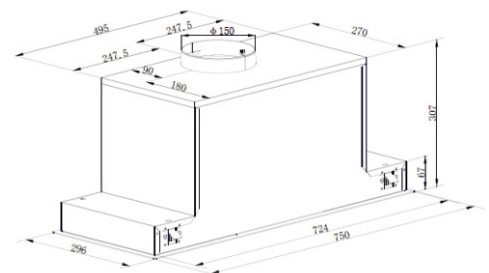

Built in Hoods

Munich

Built In Hoods

Munich

NEW

Built in Chimney Touch Control size 750 mm

Black Body & Black Glass
3 Speed
Light : 1*22W LED Panel
Up to 1200 m³/h
Parametric suction
Filters 1*5 layers washable
Aluminium Filter

MRP ₹:
75 cm: **42,990/-**