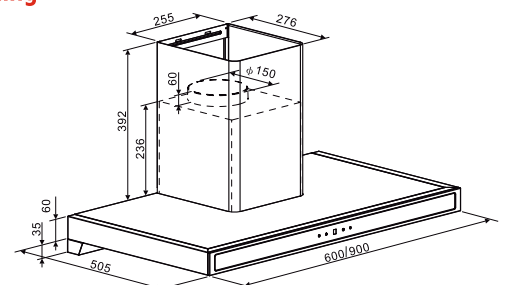

Black body + Black tempered front glass
3 speeds Motion touch control
Metal blower with auto Heat cleaning

Size: 60/90 cm

- 1 x 4 W LED strip
- 2/3 Baffle filters
- 1350 M³/hr
- 2M Aluminum exhaust pipe
- Outlet 150mm

MRP ₹:
60 cm: **33,300/-**
90 cm: **37,900/-**