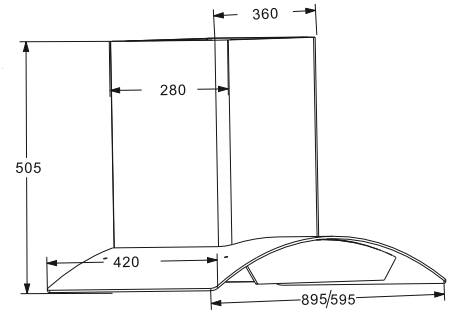

Filterless System
Oil Collector
Heat auto Clean
Motion sensor

Inox body + Black tempered glass
1400 M³/hr
Filter less Chimney
3 speed
2 x 1.5 W Led Lamps
150 mm outlet with 2 m pipe

MRP ₹:
60 cm: **28,300/-**
75 cm: **32,200/-**
90 cm: **32,900/-**

Size: 60/75/90 cm