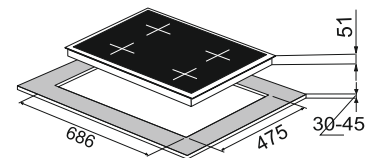

Size: 90 cm

MRP ₹:
90 cm: **47,900/-**

Hobs-Brazzo

Brazzo 78-3

Full Brass Burner
Cast iron Pan support
Metal knob
Stainless Steel brush finish
3 Burner (01 Big Multi,
01 Min Multi, 01 Dual Ring Flame)
Battery operated ignition type
Black tempered glass (8mm thickness)
Product Dimension: 780 x 450 mm
Cutout Dimension : 685 x 410 mm

Size: 78 cm

MRP ₹:
78 cm: **29,990/-**

Brazzo 78-4

Full Brass Burner
Cast iron Pan support
Metal knob
Stainless Steel brush finish
4 Burner (01 Big Multi,
01 Mini Multi
02 Mini high flame)
Battery operated ignition type
Black tempered glass (8mm thickness)
Product Dimension: 780 x 520 mm
Cutout Dimension : 686 x 475 mm

Size: 78 cm

MRP ₹:
78 cm: **33,990/-**

Brazzo 60-4

Full Brass Burner
Cast iron Pan support
Metal knob
Stainless Steel brush finish
4 Burner (01 Big Multi,
01 Mini Multi
02 Mini high flame)
Battery operated ignition type
Black tempered glass (8mm thickness)
Product Dimension: 600 x 525 mm
Cutout Dimension : 555 x 475 mm