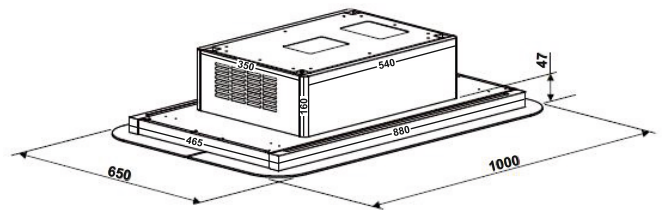

Ceiling Hood Type
Remote Control
BLDC motor
size 1000mm

Inox and black glass
3 Speed Touch control
Light 2 x 5W LED Strip
Up to 1200 m³/h
4 x AI Filters