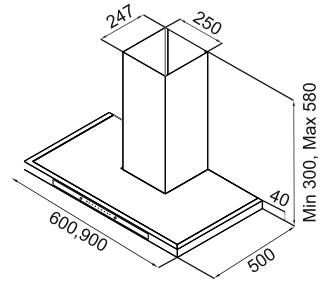

Full Inox/PVD + Front Glass
Filter: Baffle filter
Slider Touch Control
1180 M³/hr
PDCA motor+4 way suction
Oil collector
Multi speed
LED lamp
150mm outlet
MRP ₹:
SS 60 cm: **32,200/-**
SS 90 cm: **34,500/-**
Black 60 cm: **30,450/-**
Black 90 cm: **32,750/-**

Size: 60/90 cm