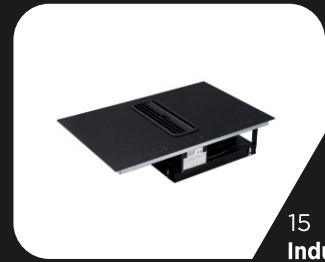

15
Induction