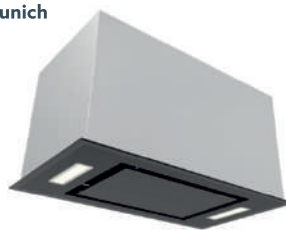

Munich

Type: Built in Hood

Size 520 / 750mm
Material Black Paint + tempered glass
Switch 3 speeds touch control
Lamp 2 x 1W LED light
Airflow & motor 1200m3/h & 1* 220W motor
Filter 1* 5 layers washable
Aluminum filter