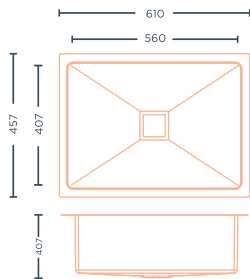

**Single No Taphole**  
**610mm x 457mm**

**Single No Taphole**  
**780mm x 430mm**

Graphite

Rose Gold

Yellow Gold

Chrome

Graphite

Rose Gold