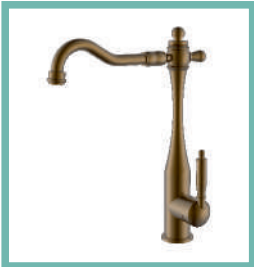

Faucet Collection

FHF - 01