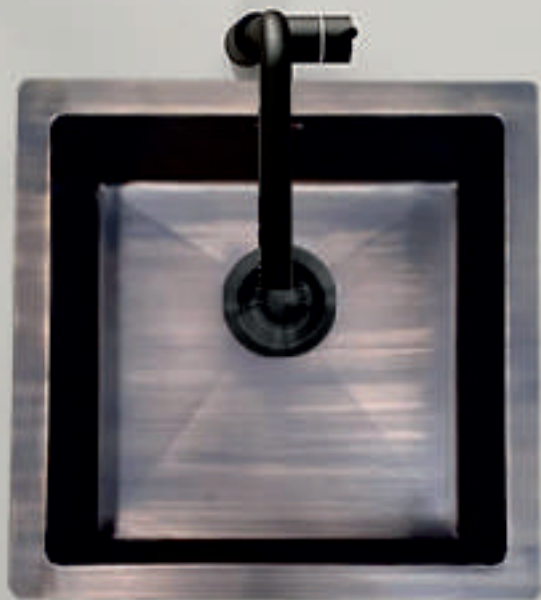

**ANTIQUE
FINISH**

High quality
delivers long-life
durability.