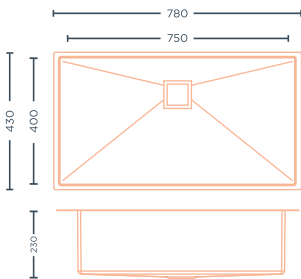

**Single No Taphole**  
**610mm x 457mm**

**Single No Taphole**  
**780mm x 430mm**

Graphite

Rose Gold

Yellow Gold

Chrome

Graphite

Rose Gold