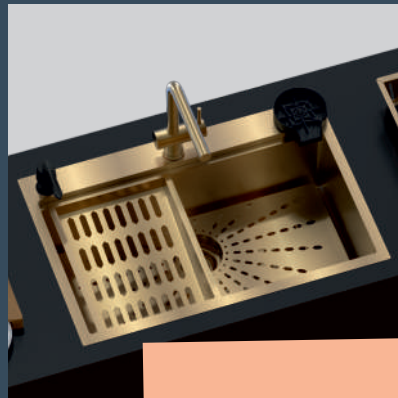

MEET THE FAMILY

That's right, we love our products so much, we actually named them like our own kids.

They're all unique in their own way.

So after months of designing and refining please meet Nova, FK Collection, New PVD Series, Slim Dam Series, Jumbo series and Family sink.

HEY I'M

Nova

innovative faucet

HI I'M

FK Series

I'm the golden child.
Confident and
good looking.

HOW DO I'M

Jumbo Series

Bigger on Convenience!
Our new Jumbo Series