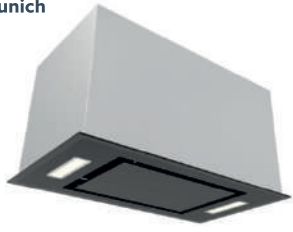

Munich

Type: Built in Hood
Size 520 / 750mm
Material Black Paint + tempered glass
Switch 3 speeds touch control
Lamp 2 x 1W LED light
Airflow & motor 1200m3/h & 1* 220W motor
Filter 1* 5 layers washable
Aluminum filter